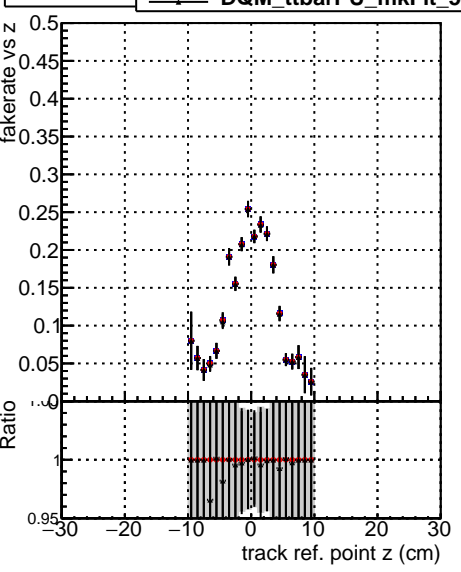

Fake rate vs vertpos**Duplicates Rate vs vertpos****Pileup rate vs vertpos****Fake rate vs v****Duplicates Rate vs v****Pileup rate vs v**

■ DQM_ttbarPU_mkFit_5iter
■ DQM_ttbarPU_mkFit_5iter_updatedPR111_update
■ DQM_ttbarPU_mkFit_5iter_updatedPR111_update_fixPropagation

Fake rate vs. sim PV z**Duplicates Rate vs sim PV z****Pileup rate vs. sim PV z**