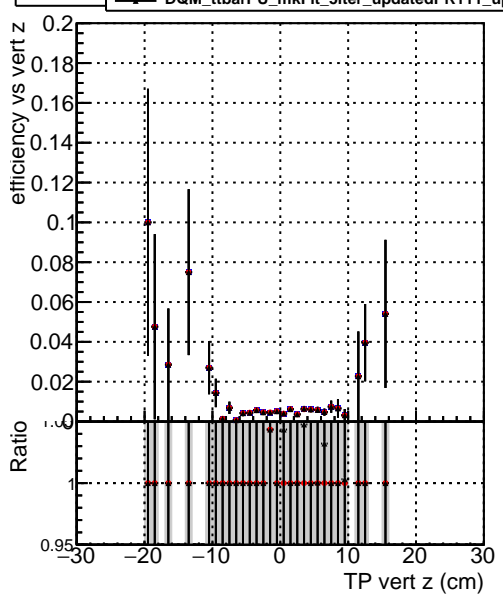

Efficiency vs. sim PV z

Efficiency vs vert z