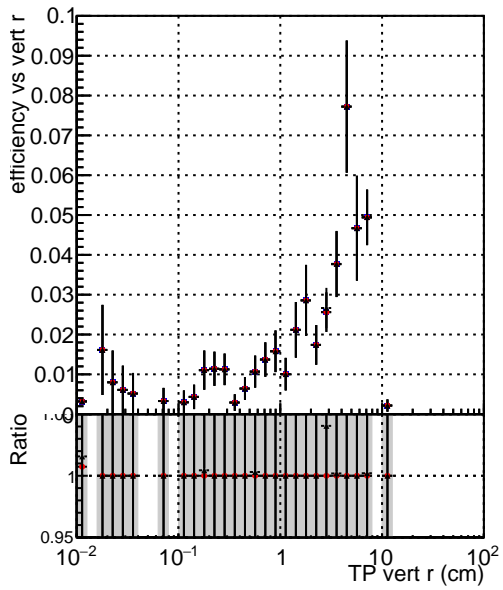

Efficiency vs vert z

Efficiency vs vertpos