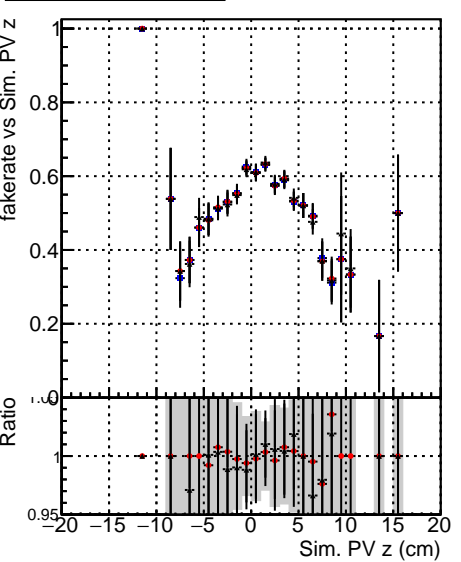

Fake rate vs vertpos**Duplicates Rate vs vertpos****Pileup rate vs vertpos**

Legend for Fake rate vs v:

- ● DQM_ttbarPU_mkFit_5iter
- ● DQM_ttbarPU_mkFit_5iter_updatedPR111_update
- ● DQM_ttbarPU_mkFit_5iter_updatedPR111_update_fixPropagation

Fake rate vs v**Fake rate vs. sim PV z****Duplicates Rate vs sim PV z****Pileup rate vs. sim PV z**