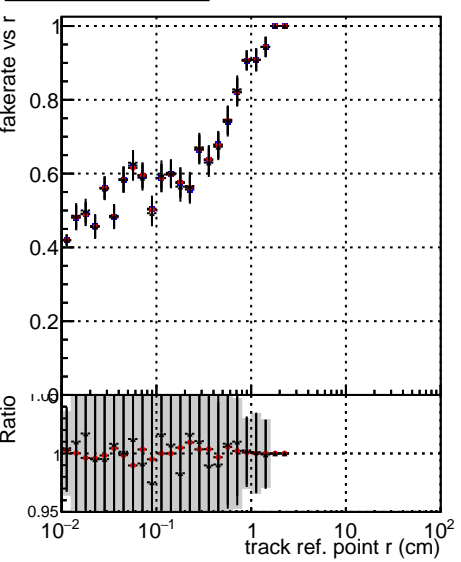

Fake rate vs vertpos**Duplicates Rate vs vertpos****Pileup rate vs vertpos**

Legend for Fake rate vs v:

- ● DQM_ttbarPU_mkFit_5iter
- ● DQM_ttbarPU_mkFit_5iter_updatedPR111_update
- ● DQM_ttbarPU_mkFit_5iter_updatedPR111_update_fixPropagation

Fake rate vs v**Fake rate vs. sim PV z****Duplicates Rate vs sim PV z****Pileup rate vs. sim PV z**