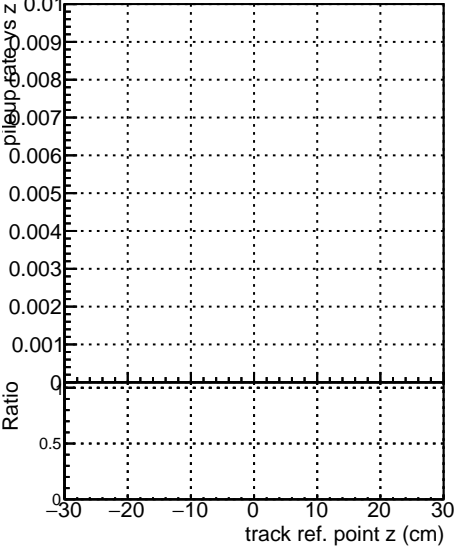

Fake rate vs vertpos**Duplicates Rate vs vertpos****Pileup rate vs vertpos**

Legend for Fake rate vs v:

- ● DQM_ttbarPU_mkFit_5iter
- ● DQM_ttbarPU_mkFit_5iter_updatedPR111_update
- ● DQM_ttbarPU_mkFit_5iter_updatedPR111_update_fixPropagation

Fake rate vs v**Fake rate vs. sim PV z****Duplicates Rate vs sim PV z****Pileup rate vs. sim PV z**