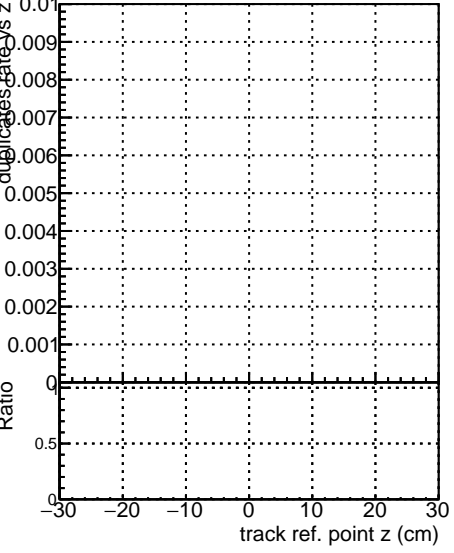

Fake rate vs vertpos**Duplicates Rate vs vertpos****Pileup rate vs vertpos**

Legend for Fake rate vs v:

- ● DQM_ttbarPU_mkFit_5iter
- ● DQM_ttbarPU_mkFit_5iter_updatedPR111_update
- ● DQM_ttbarPU_mkFit_5iter_updatedPR111_update_fixPropagation

Fake rate vs v**Fake rate vs. sim PV z****Duplicates Rate vs sim PV z****Pileup rate vs. sim PV z**