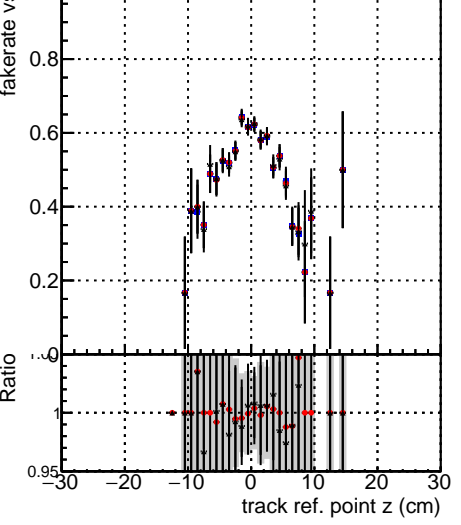

Fake rate vs vertpos**Duplicates Rate vs vertpos****Pileup rate vs vertpos**

Legend for Fake rate vs v:

- ● DQM_ttbarPU_mkFit_5iter
- ● DQM_ttbarPU_mkFit_5iter_updatedPR111_update
- ● DQM_ttbarPU_mkFit_5iter_updatedPR111_update_fixPropagation

Fake rate vs v**Fake rate vs. sim PV z****Duplicates Rate vs sim PV z****Pileup rate vs. sim PV z**