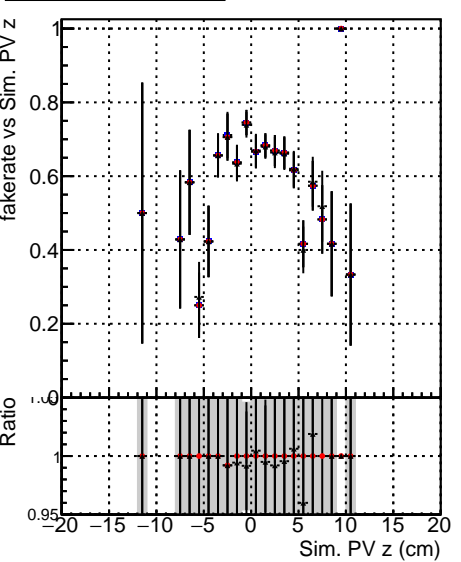

**Fake rate vs vertpos****Duplicates Rate vs vertpos****Pileup rate vs vertpos**

—•— DQM\_ttbarPU\_mkFit\_5iter  
—•— DQM\_ttbarPU\_mkFit\_5iter\_updatedPR111\_update  
—•— DQM\_ttbarPU\_mkFit\_5iter\_updatedPR111\_update\_fixPropagation

**Fake rate vs v****Fake rate vs. sim PV z****Duplicates Rate vs sim PV z****Pileup rate vs. sim PV z**