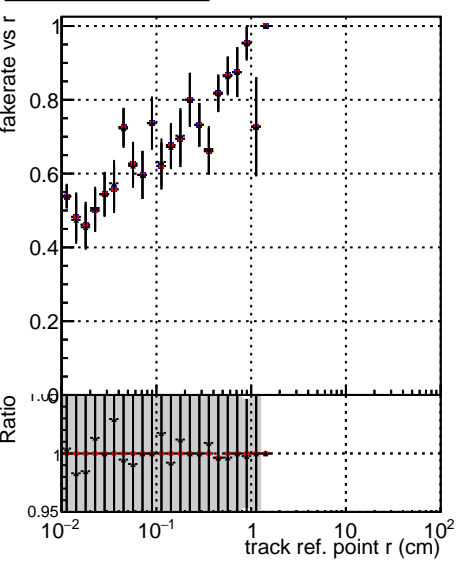

**Fake rate vs vertpos****Duplicates Rate vs vertpos****Pileup rate vs vertpos**

—•— DQM\_ttbarPU\_mkFit\_5iter  
—•— DQM\_ttbarPU\_mkFit\_5iter\_updatedPR111\_update  
—•— DQM\_ttbarPU\_mkFit\_5iter\_updatedPR111\_update\_fixPropagation

**Fake rate vs v****Fake rate vs. sim PV z****Duplicates Rate vs sim PV z****Pileup rate vs. sim PV z**