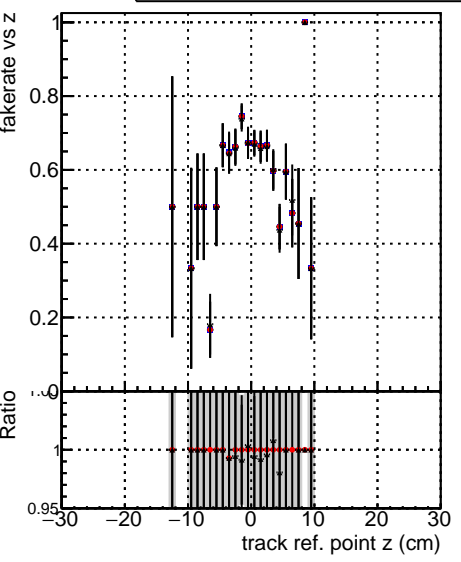

**Fake rate vs vertpos****Duplicates Rate vs vertpos****Pileup rate vs vertpos**

—•— DQM\_ttbarPU\_mkFit\_5iter  
—•— DQM\_ttbarPU\_mkFit\_5iter\_updatedPR111\_update  
—•— DQM\_ttbarPU\_mkFit\_5iter\_updatedPR111\_update\_fixPropagation

**Fake rate vs v****Fake rate vs. sim PV z****Duplicates Rate vs sim PV z****Pileup rate vs. sim PV z**