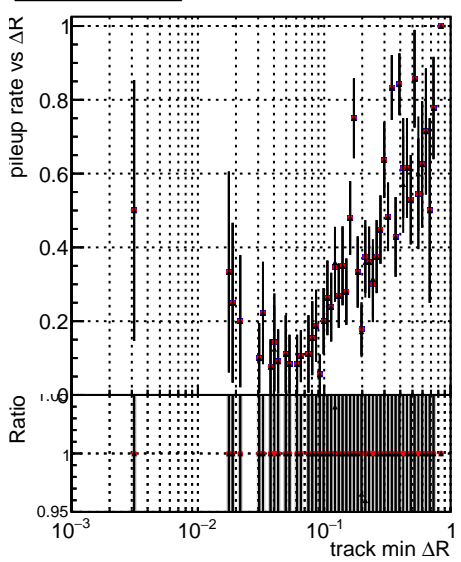

**Fake rate vs dr****Duplicates Rate vs dr****Pileup rate vs dr**

■ DQM\_ttbarPU\_mkFit\_5iter  
■ DQM\_ttbarPU\_mkFit\_5iter\_updatedPR111\_update  
■ DQM\_ttbarPU\_mkFit\_5iter\_updatedPR111\_update\_fixPropagation

**Fake rate vs ΔR(track, jet)****Fake rate vs pu****Duplicates Rate vs pu****Pileup rate vs pu**