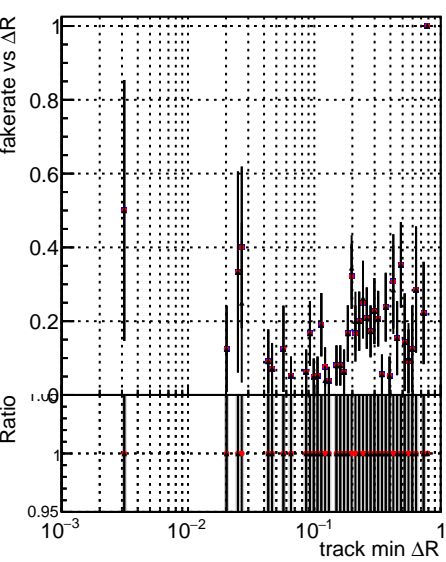

**Fake rate vs dr****Duplicates Rate vs dr****Pileup rate vs dr**

■ DQM\_ttbarPU\_mkFit\_5iter  
■ DQM\_ttbarPU\_mkFit\_5iter\_updatedPR111\_update  
■ DQM\_ttbarPU\_mkFit\_5iter\_updatedPR111\_update\_fixPropagation

**Fake rate vs ΔR(track, jet)****Fake rate vs pu****Duplicates Rate vs pu****Pileup rate vs pu**