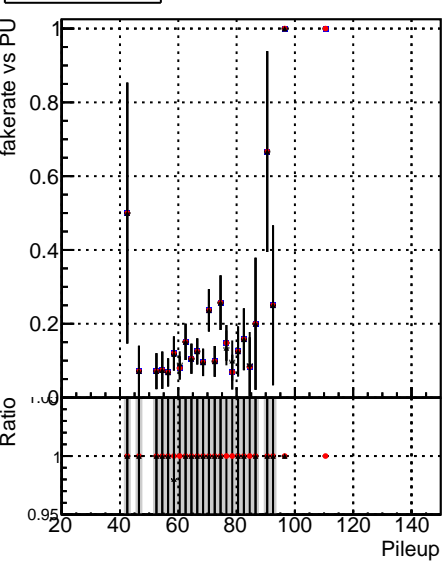

**Fake rate vs dr****Duplicates Rate vs dr****Pileup rate vs dr**

■ DQM\_ttbarPU\_mkFit\_5iter  
■ DQM\_ttbarPU\_mkFit\_5iter\_updatedPR111\_update  
■ DQM\_ttbarPU\_mkFit\_5iter\_updatedPR111\_update\_fixPropagation

**Fake rate vs ΔR(track, jet)****Fake rate vs pu****Duplicates Rate vs pu****Pileup rate vs pu**