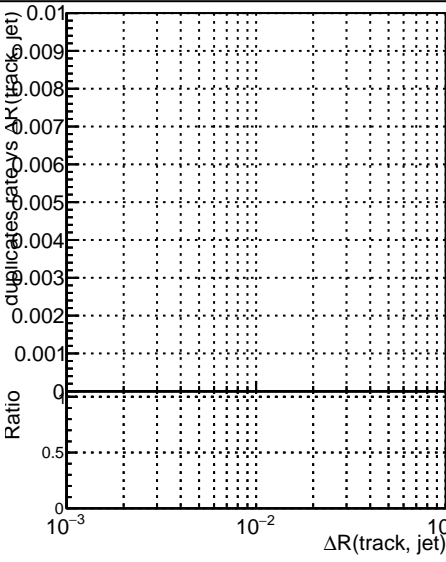

**Fake rate vs dr****Duplicates Rate vs dr****Pileup rate vs dr**

■ DQM\_ttbarPU\_mkFit\_5iter  
■ DQM\_ttbarPU\_mkFit\_5iter\_updatedPR111\_update  
■ DQM\_ttbarPU\_mkFit\_5iter\_updatedPR111\_update\_fixPropagation

**Fake rate vs ΔR(track, jet)****Fake rate vs pu****Duplicates Rate vs pu****Pileup rate vs pu**