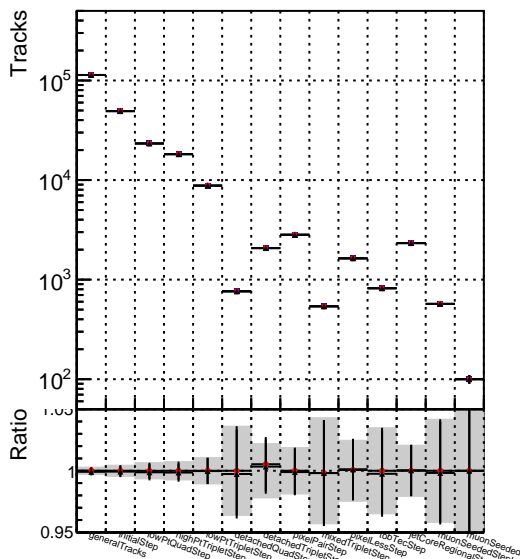

Number of tracks vs collection

Number of true tracks vs collection

- DQM_ttbarPU_mkFit_5iter
- DQM_ttbarPU_mkFit_5iter_updatedPR111_update
- DQM_ttbarPU_mkFit_5iter_updatedPR111_update_fixPropagation

Number

Number of pileup tracks vs collection