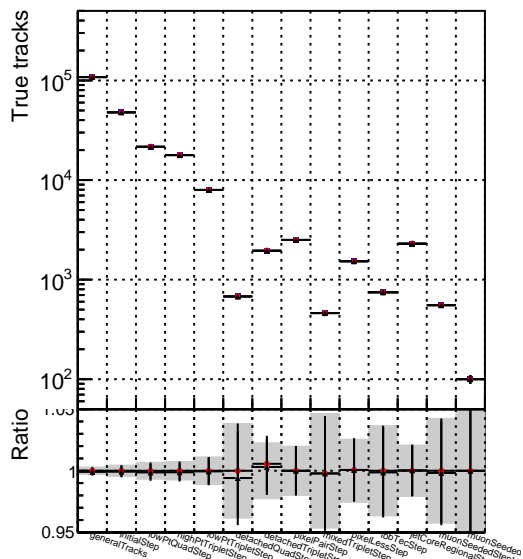

Number of tracks vs collection

Number of true tracks vs collection

- DQM_ttbarPU_mkFit_5iter
- DQM_ttbarPU_mkFit_5iter_updatedPR111_update
- DQM_ttbarPU_mkFit_5iter_updatedPR111_update_fixPropagation

Number

Number of pileup tracks vs collection