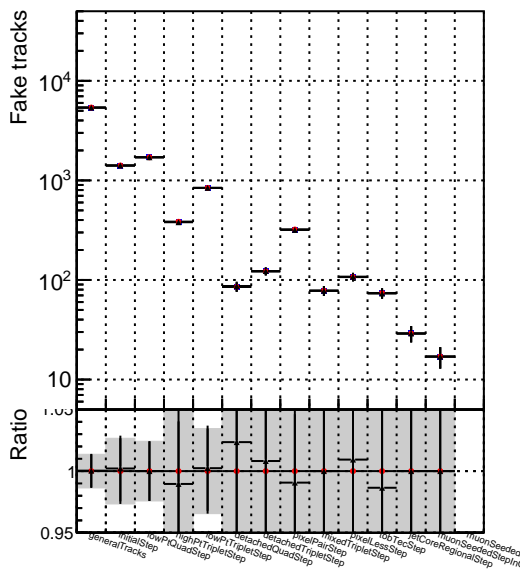

Number of tracks vs collection

Number of true tracks vs collection

- DQM_ttbarPU_mkFit_5iter
- DQM_ttbarPU_mkFit_5iter_updatedPR111_update
- DQM_ttbarPU_mkFit_5iter_updatedPR111_update_fixPropagation

Number

Number of pileup tracks vs collection