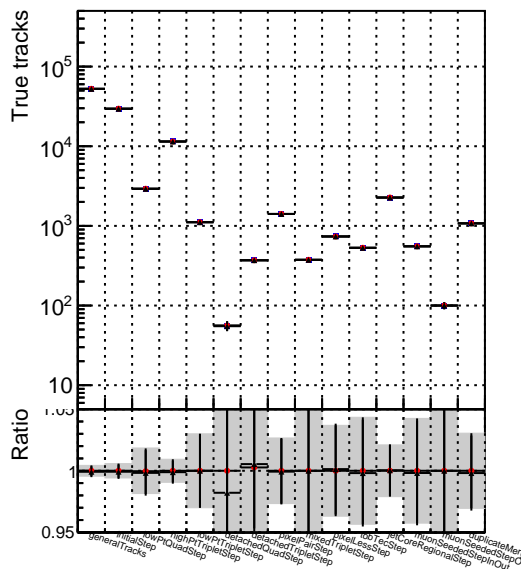

Number of tracks vs collection

Number of true tracks vs collection

- DQM\_ttbarPU\_mkFit\_5iter
- DQM\_ttbarPU\_mkFit\_5iter\_updatedPR111\_update
- DQM\_ttbarPU\_mkFit\_5iter\_updatedPR111\_update\_fixPropagation

Number

Number of pileup tracks vs collection