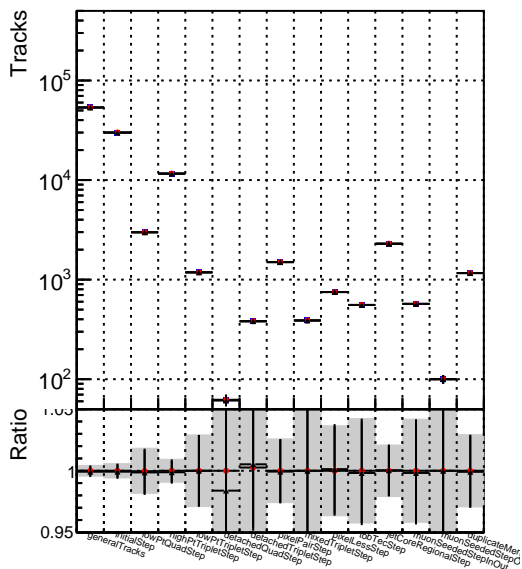

Number of tracks vs collection

Number of true tracks vs collection

- DQM\_ttbarPU\_mkFit\_5iter
- DQM\_ttbarPU\_mkFit\_5iter\_updatedPR111\_update
- DQM\_ttbarPU\_mkFit\_5iter\_updatedPR111\_update\_fixPropagation

Number

Number of pileup tracks vs collection