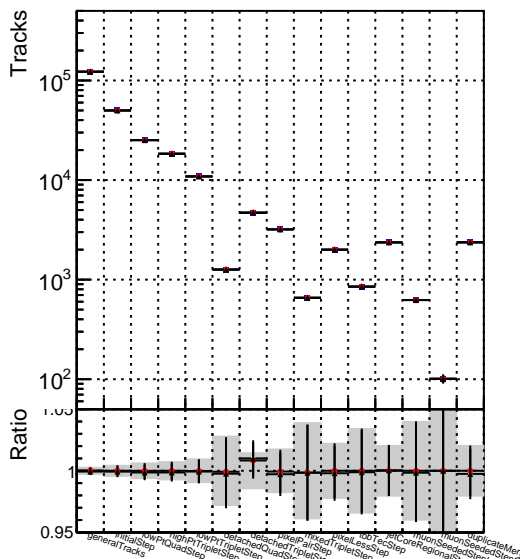

Number of tracks vs collection

Number of true tracks vs collection

—●— DQM_ttbarPU_mkFit_5iter
—●— DQM_ttbarPU_mkFit_5iter_updatedPR111_update
—●— DQM_ttbarPU_mkFit_5iter_updatedPR111_update_fixPropagation

Number

Number of pileup tracks vs collection