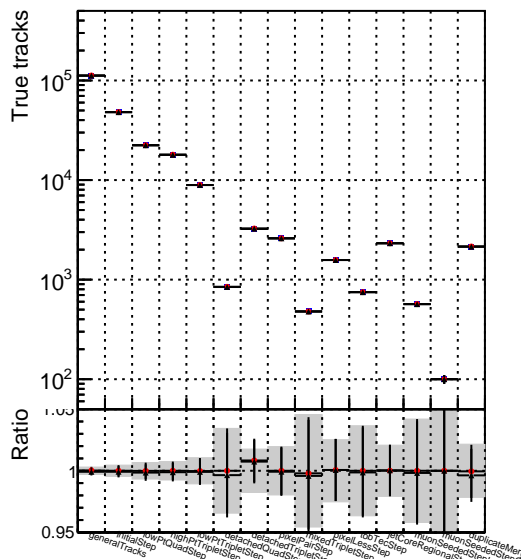

Number of tracks vs collection

Number of true tracks vs collection

—●— DQM_ttbarPU_mkFit_5iter
—●— DQM_ttbarPU_mkFit_5iter_updatedPR111_update
—●— DQM_ttbarPU_mkFit_5iter_updatedPR111_update_fixPropagation

Number

Number of pileup tracks vs collection