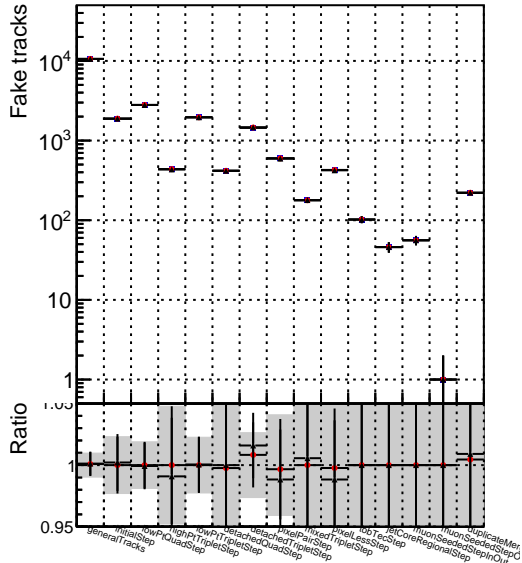

Number of tracks vs collection

Number of true tracks vs collection

—●— DQM_ttbarPU_mkFit_5iter
—●— DQM_ttbarPU_mkFit_5iter_updatedPR111_update
—●— DQM_ttbarPU_mkFit_5iter_updatedPR111_update_fixPropagation

Number

Number of pileup tracks vs collection