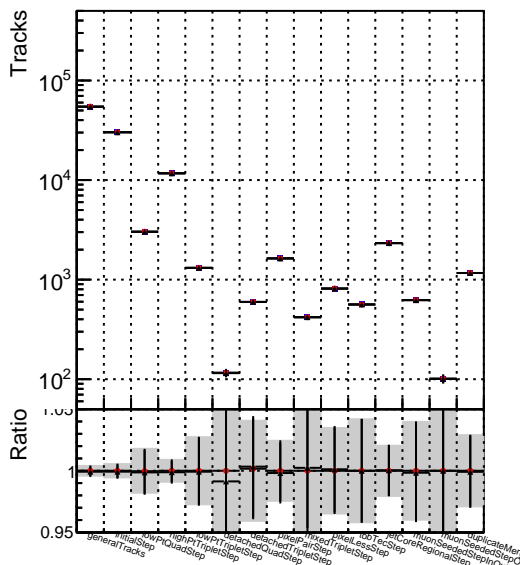

Number of tracks vs collection

Number of true tracks vs collection

- DQM_ttbarPU_mkFit_5iter
- DQM_ttbarPU_mkFit_5iter_updatedPR111_update
- DQM_ttbarPU_mkFit_5iter_updatedPR111_update_fixPropagation

Number

Number of pileup tracks vs collection