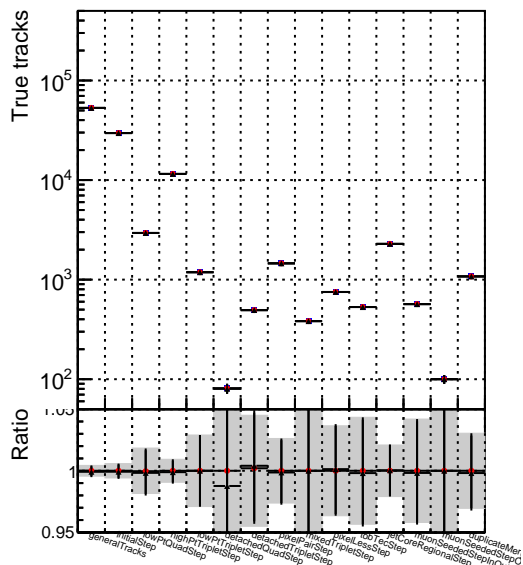

Number of tracks vs collection

Number of true tracks vs collection

- DQM_ttbarPU_mkFit_5iter
- DQM_ttbarPU_mkFit_5iter_updatedPR111_update
- DQM_ttbarPU_mkFit_5iter_updatedPR111_update_fixPropagation

Number

Number of pileup tracks vs collection