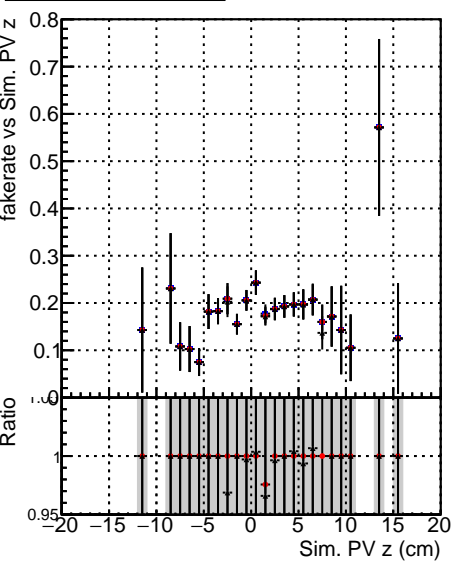

**Fake rate vs vertpos****Duplicates Rate vs vertpos****Pileup rate vs vertpos**

—•— DQM\_ttbarPU\_mkFit\_5iter  
—•— DQM\_ttbarPU\_mkFit\_5iter\_updatedPR111\_update  
—•— DQM\_ttbarPU\_mkFit\_5iter\_updatedPR111\_update\_fixPropagation

**Fake rate vs v****Fake rate vs. sim PV z****Duplicates Rate vs sim PV z****Pileup rate vs. sim PV z**