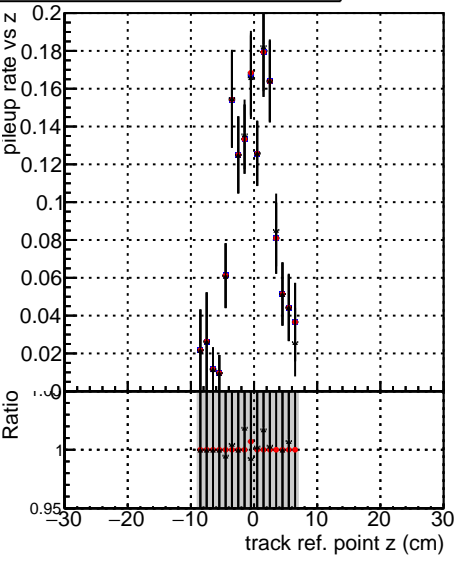

**Fake rate vs vertpos****Duplicates Rate vs vertpos****Pileup rate vs vertpos**

—•— DQM\_ttbarPU\_mkFit\_5iter  
—•— DQM\_ttbarPU\_mkFit\_5iter\_updatedPR111\_update  
—•— DQM\_ttbarPU\_mkFit\_5iter\_updatedPR111\_update\_fixPropagation

**Fake rate vs v****Fake rate vs. sim PV z****Duplicates Rate vs sim PV z****Pileup rate vs. sim PV z**