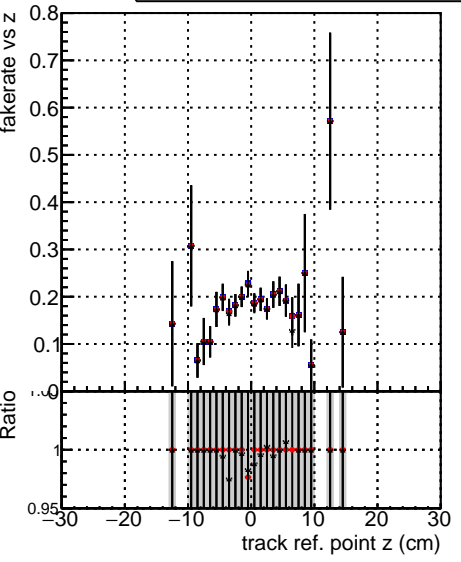

**Fake rate vs vertpos****Duplicates Rate vs vertpos****Pileup rate vs vertpos**

—•— DQM\_ttbarPU\_mkFit\_5iter  
—•— DQM\_ttbarPU\_mkFit\_5iter\_updatedPR111\_update  
—•— DQM\_ttbarPU\_mkFit\_5iter\_updatedPR111\_update\_fixPropagation

**Fake rate vs v****Fake rate vs. sim PV z****Duplicates Rate vs sim PV z****Pileup rate vs. sim PV z**