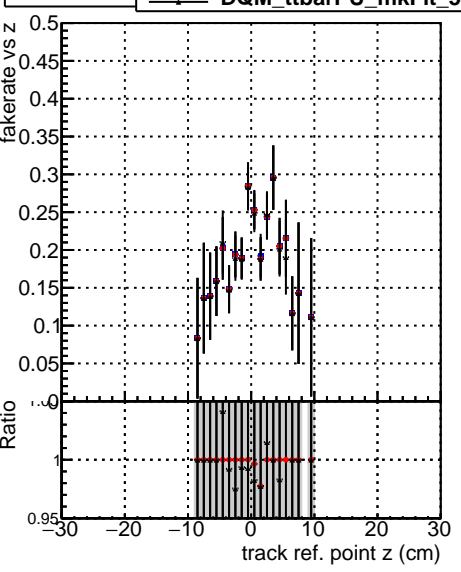

Fake rate vs vertpos**Duplicates Rate vs vertpos****Pileup rate vs vertpos****Fake rate vs v****Duplicates Rate vs v****Pileup rate vs v**

■ DQM_ttbarPU_mkFit_5iter
■ DQM_ttbarPU_mkFit_5iter_updatedPR111_update
■ DQM_ttbarPU_mkFit_5iter_updatedPR111_update_fixPropagation

Fake rate vs. sim PV z**Duplicates Rate vs sim PV z****Pileup rate vs. sim PV z**