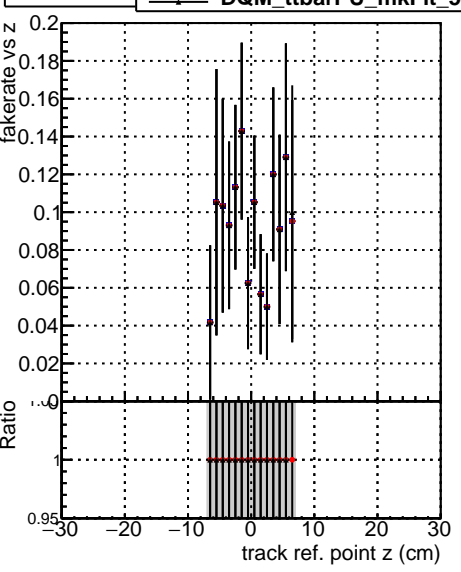

**Fake rate vs vertpos****Duplicates Rate vs vertpos****Pileup rate vs vertpos****Fake rate vs v****Duplicates Rate vs v****Pileup rate vs v**

■ DQM\_ttbarPU\_mkFit\_5iter  
■ DQM\_ttbarPU\_mkFit\_5iter\_updatedPR111\_update  
■ DQM\_ttbarPU\_mkFit\_5iter\_updatedPR111\_update\_fixPropagation

**Fake rate vs. sim PV z****Duplicates Rate vs sim PV z****Pileup rate vs. sim PV z**