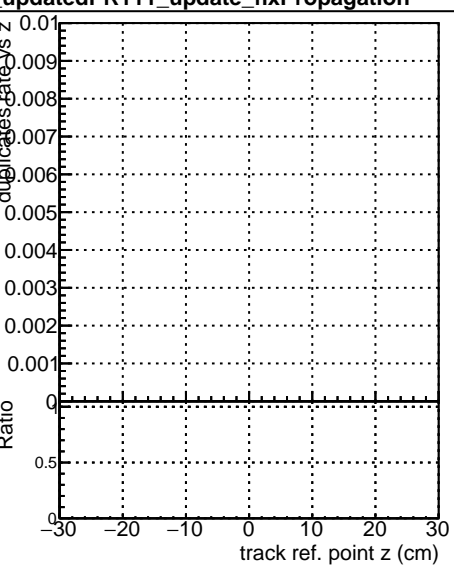

**Fake rate vs vertpos****Duplicates Rate vs vertpos****Pileup rate vs vertpos****Fake rate vs v****Duplicates Rate vs v****Pileup rate vs v**

■ DQM\_ttbarPU\_mkFit\_5iter  
■ DQM\_ttbarPU\_mkFit\_5iter\_updatedPR111\_update  
■ DQM\_ttbarPU\_mkFit\_5iter\_updatedPR111\_update\_fixPropagation

**Fake rate vs. sim PV z****Duplicates Rate vs sim PV z****Pileup rate vs. sim PV z**