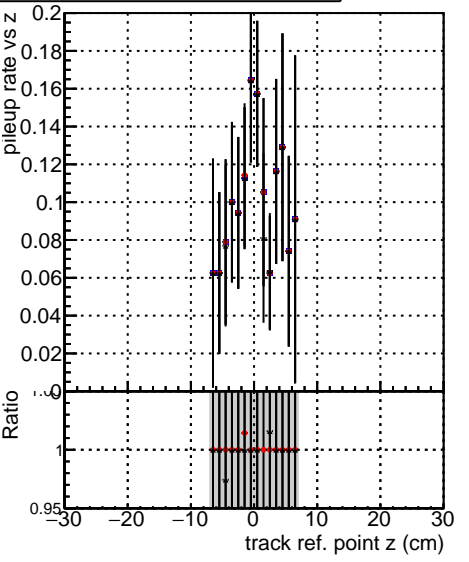

**Fake rate vs vertpos****Duplicates Rate vs vertpos****Pileup rate vs vertpos**

● **DQM\_ttbarPU\_mkFit\_5iter**  
● **DQM\_ttbarPU\_mkFit\_5iter\_updatedPR111\_update**  
● **DQM\_ttbarPU\_mkFit\_5iter\_updatedPR111\_update\_fixPropagation**

**Fake rate vs v****Fake rate vs. sim PV z****Duplicates Rate vs sim PV z****Pileup rate vs. sim PV z**