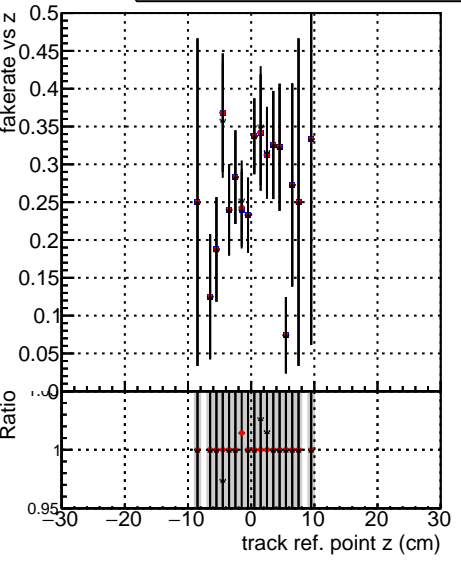

**Fake rate vs vertpos****Duplicates Rate vs vertpos****Pileup rate vs vertpos**

● **DQM\_ttbarPU\_mkFit\_5iter**  
● **DQM\_ttbarPU\_mkFit\_5iter\_updatedPR111\_update**  
● **DQM\_ttbarPU\_mkFit\_5iter\_updatedPR111\_update\_fixPropagation**

**Fake rate vs v****Fake rate vs. sim PV z****Duplicates Rate vs sim PV z****Pileup rate vs. sim PV z**