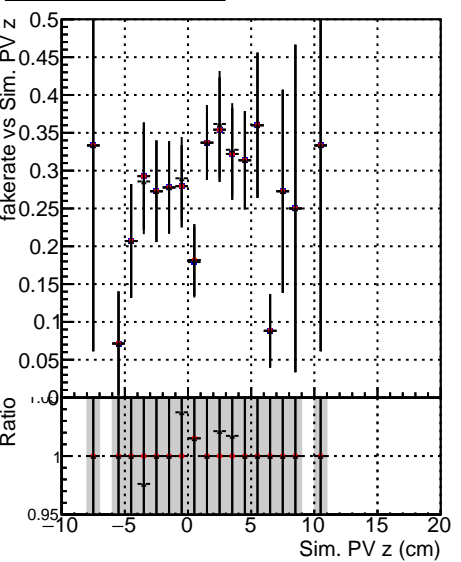

**Fake rate vs vertpos****Duplicates Rate vs vertpos****Pileup rate vs vertpos**

● **DQM\_ttbarPU\_mkFit\_5iter**  
● **DQM\_ttbarPU\_mkFit\_5iter\_updatedPR111\_update**  
● **DQM\_ttbarPU\_mkFit\_5iter\_updatedPR111\_update\_fixPropagation**

**Fake rate vs v****Fake rate vs. sim PV z****Duplicates Rate vs sim PV z****Pileup rate vs. sim PV z**