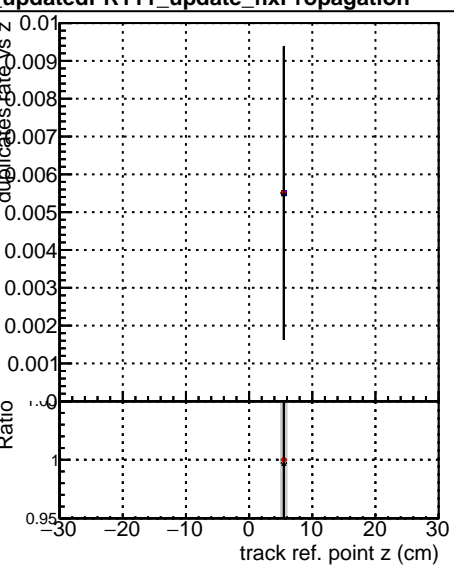

Fake rate vs vertpos**Duplicates Rate vs vertpos****Pileup rate vs vertpos****Fake rate vs v****Duplicates Rate vs v****Pileup rate vs v**

■ DQM_ttbarPU_mkFit_5iter
■ DQM_ttbarPU_mkFit_5iter_updatedPR111_update
■ DQM_ttbarPU_mkFit_5iter_updatedPR111_update_fixPropagation

Fake rate vs. sim PV z**Duplicates Rate vs sim PV z****Pileup rate vs. sim PV z**