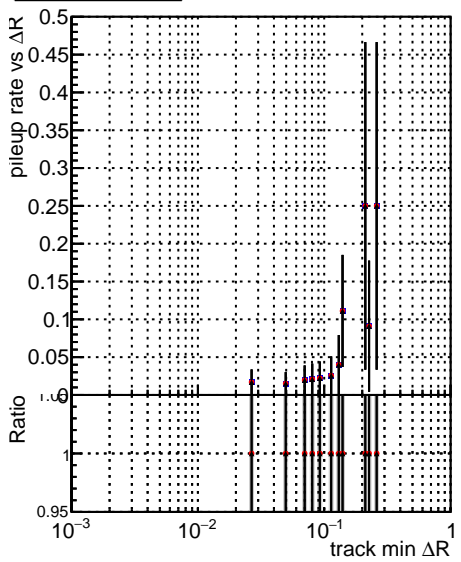

Fake rate vs dr**Duplicates Rate vs dr****Pileup rate vs dr****Fake rate vs ΔR(track, jet)****Duplicates Rate vs ΔR(track, jet)****Pileup rate vs ΔR(track, jet)****Fake rate vs pu****Duplicates Rate vs pu****Pileup rate vs pu**

— ● DQM_ttbarPU_mkFit_5iter
— ● DQM_ttbarPU_mkFit_5iter_updatedPR111_update
— ● DQM_ttbarPU_mkFit_5iter_updatedPR111_update_fixPropagation