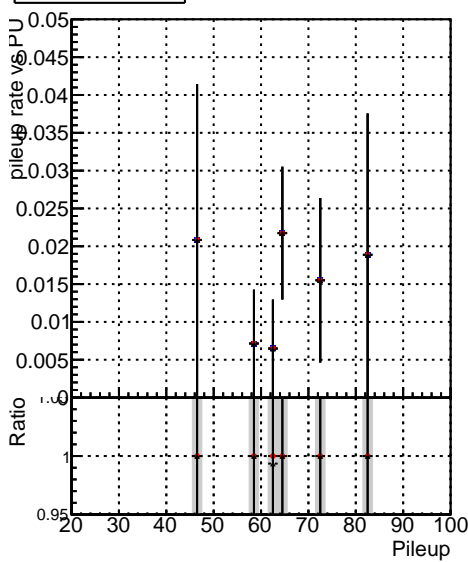

Fake rate vs dr**Duplicates Rate vs dr****Pileup rate vs dr****Fake rate vs ΔR(track, jet)****Duplicates Rate vs ΔR(track, jet)****Pileup rate vs ΔR(track, jet)****Fake rate vs pu****Duplicates Rate vs pu****Pileup rate vs pu**

— ● DQM_ttbarPU_mkFit_5iter
— ● DQM_ttbarPU_mkFit_5iter_updatedPR111_update
— ● DQM_ttbarPU_mkFit_5iter_updatedPR111_update_fixPropagation