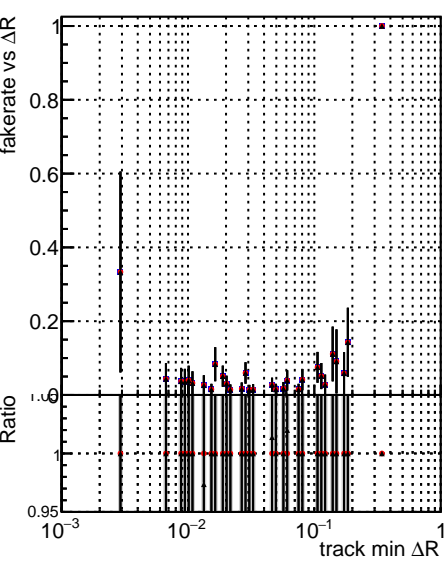

Fake rate vs dr**Duplicates Rate vs dr****Pileup rate vs dr****Fake rate vs ΔR(track, jet)****Duplicates Rate vs ΔR(track, jet)****Pileup rate vs ΔR(track, jet)****Fake rate vs pu****Duplicates Rate vs pu****Pileup rate vs pu**

— ● DQM_ttbarPU_mkFit_5iter
— ● DQM_ttbarPU_mkFit_5iter_updatedPR111_update
— ● DQM_ttbarPU_mkFit_5iter_updatedPR111_update_fixPropagation