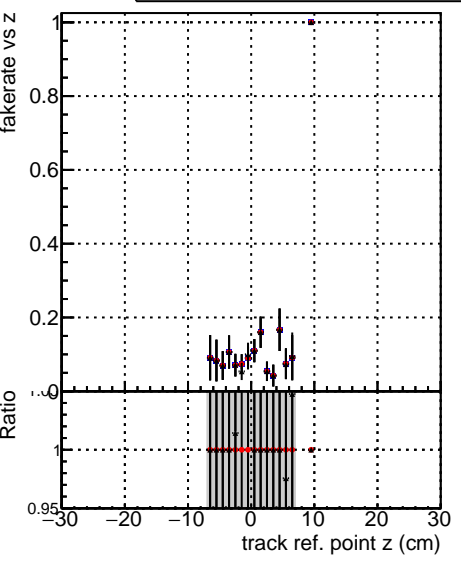

**Fake rate vs vertpos****Duplicates Rate vs vertpos****Pileup rate vs vertpos**

● DQM\_ttbarPU\_mkFit\_5iter  
● DQM\_ttbarPU\_mkFit\_5iter\_updatedPR111\_update  
● DQM\_ttbarPU\_mkFit\_5iter\_updatedPR111\_update\_fixPropagation

**Fake rate vs v****Fake rate vs. sim PV z****Duplicates Rate vs sim PV z****Pileup rate vs. sim PV z**