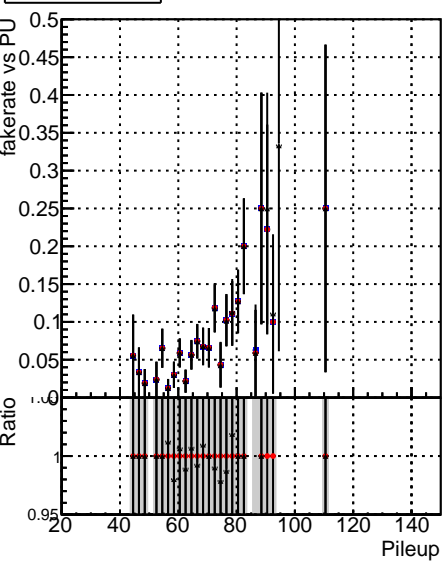

Fake rate vs dr**Duplicates Rate vs dr****Pileup rate vs dr**

—●— DQM_ttbarPU_mkFit_5iter
—●— DQM_ttbarPU_mkFit_5iter_updatedPR111_update
—●— DQM_ttbarPU_mkFit_5iter_updatedPR111_update_fixPropagation

Fake rate vs ΔR(track, jet)**Fake rate vs pu****Duplicates Rate vs pu****Pileup rate vs pu**