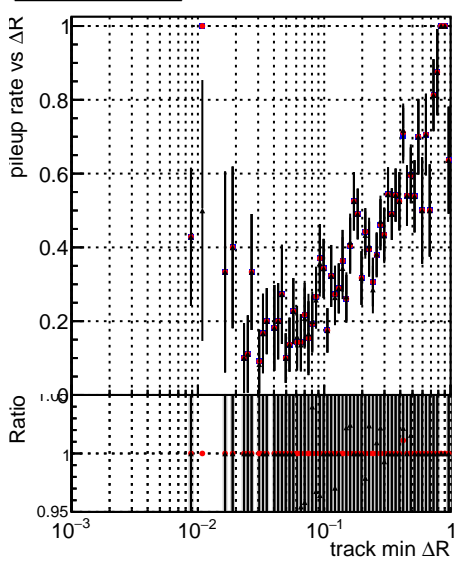

Fake rate vs dr**Duplicates Rate vs dr****Pileup rate vs dr**

—●— DQM_ttbarPU_mkFit_5iter
—●— DQM_ttbarPU_mkFit_5iter_updatedPR111_update
—●— DQM_ttbarPU_mkFit_5iter_updatedPR111_update_fixPropagation

Fake rate vs ΔR(track, jet)**Fake rate vs pu****Duplicates Rate vs pu****Pileup rate vs pu**