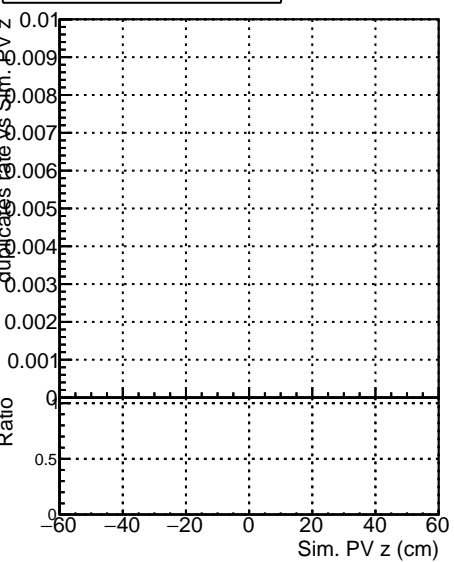

**Fake rate vs vertpos****Duplicates Rate vs vertpos****Pileup rate vs vertpos**

—•— DQM\_ttbarPU\_mkFit\_5iter  
—•— DQM\_ttbarPU\_mkFit\_5iter\_updatedPR111\_update  
—•— DQM\_ttbarPU\_mkFit\_5iter\_updatedPR111\_update\_fixPropagation

**Fake rate vs v****Duplicates Rate vs v****Pileup rate vs v****Fake rate vs. sim PV z****Duplicates Rate vs sim PV z****Pileup rate vs. sim PV z**