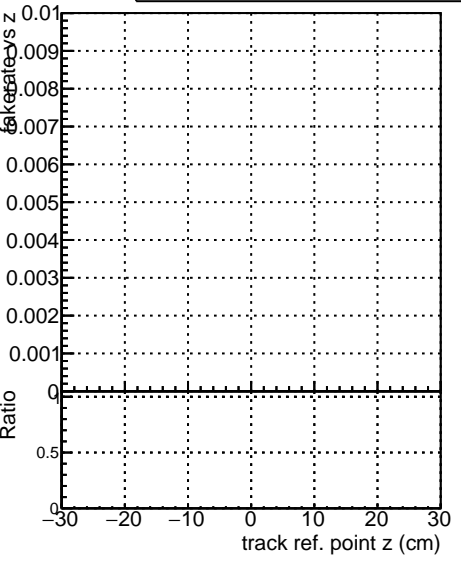

**Fake rate vs vertpos****Duplicates Rate vs vertpos****Pileup rate vs vertpos**

—•— DQM\_ttbarPU\_mkFit\_5iter  
—•— DQM\_ttbarPU\_mkFit\_5iter\_updatedPR111\_update  
—•— DQM\_ttbarPU\_mkFit\_5iter\_updatedPR111\_update\_fixPropagation

**Fake rate vs v****Duplicates Rate vs v****Pileup rate vs v****Fake rate vs. sim PV z****Duplicates Rate vs sim PV z****Pileup rate vs. sim PV z**