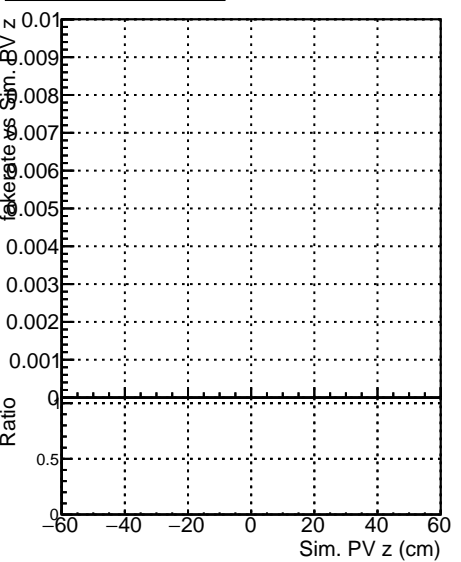

**Fake rate vs vertpos****Duplicates Rate vs vertpos****Pileup rate vs vertpos**

—•— DQM\_ttbarPU\_mkFit\_5iter  
—•— DQM\_ttbarPU\_mkFit\_5iter\_updatedPR111\_update  
—•— DQM\_ttbarPU\_mkFit\_5iter\_updatedPR111\_update\_fixPropagation

**Fake rate vs v****Duplicates Rate vs v****Pileup rate vs v****Fake rate vs. sim PV z****Duplicates Rate vs sim PV z****Pileup rate vs. sim PV z**