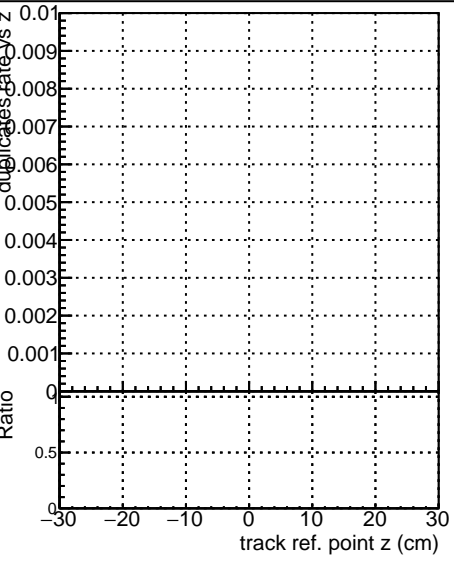

**Fake rate vs vertpos****Duplicates Rate vs vertpos****Pileup rate vs vertpos**

—•— DQM\_ttbarPU\_mkFit\_5iter  
—•— DQM\_ttbarPU\_mkFit\_5iter\_updatedPR111\_update  
—•— DQM\_ttbarPU\_mkFit\_5iter\_updatedPR111\_update\_fixPropagation

**Fake rate vs v****Duplicates Rate vs v****Pileup rate vs v****Fake rate vs. sim PV z****Duplicates Rate vs sim PV z****Pileup rate vs. sim PV z**