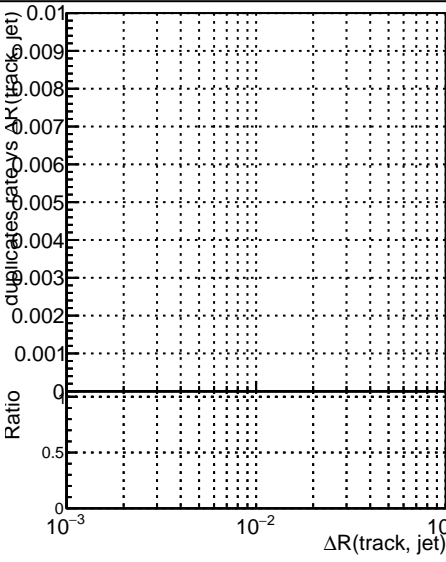

Fake rate vs dr**Duplicates Rate vs dr****Pileup rate vs dr**

—•— DQM_ttbarPU_mkFit_5iter
—•— DQM_ttbarPU_mkFit_5iter_updatedPR111_update
—•— DQM_ttbarPU_mkFit_5iter_updatedPR111_update_fixPropagation

Fake rate vs ΔR(track, jet)**Fake rate vs pu****Duplicates Rate vs pu****Pileup rate vs pu**