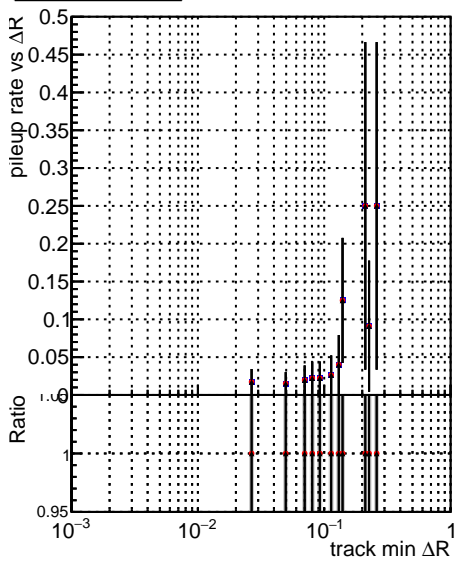

Fake rate vs dr**Duplicates Rate vs dr****Pileup rate vs dr**

—•— DQM_ttbarPU_mkFit_5iter
—•— DQM_ttbarPU_mkFit_5iter_updatedPR111_update
—•— DQM_ttbarPU_mkFit_5iter_updatedPR111_update_fixPropagation

Fake rate vs ΔR(track, jet)**Fake rate vs pu****Duplicates Rate vs pu****Pileup rate vs pu**