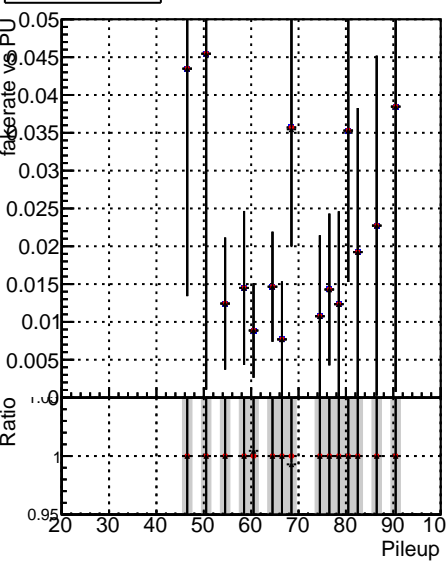

Fake rate vs dr**Duplicates Rate vs dr****Pileup rate vs dr**

—•— DQM_ttbarPU_mkFit_5iter
—•— DQM_ttbarPU_mkFit_5iter_updatedPR111_update
—•— DQM_ttbarPU_mkFit_5iter_updatedPR111_update_fixPropagation

Fake rate vs ΔR(track, jet)**Fake rate vs pu****Duplicates Rate vs pu****Pileup rate vs pu**