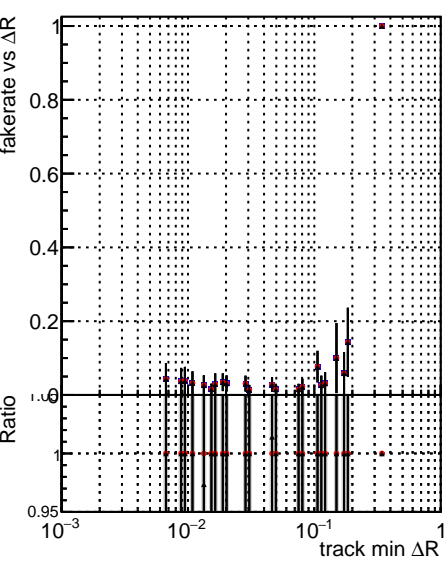

Fake rate vs dr**Duplicates Rate vs dr****Pileup rate vs dr**

—•— DQM_ttbarPU_mkFit_5iter
—•— DQM_ttbarPU_mkFit_5iter_updatedPR111_update
—•— DQM_ttbarPU_mkFit_5iter_updatedPR111_update_fixPropagation

Fake rate vs ΔR(track, jet)**Fake rate vs pu****Duplicates Rate vs pu****Pileup rate vs pu**