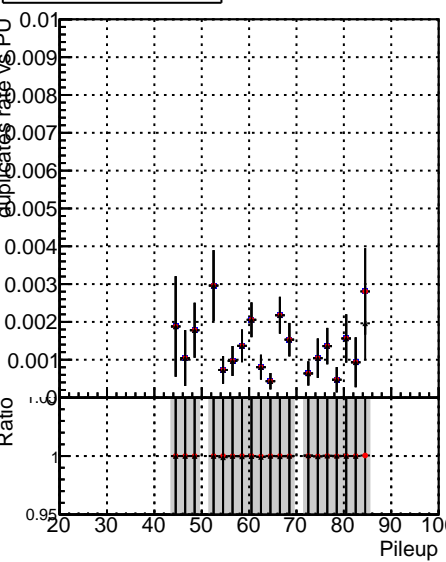

Fake rate vs dr**Duplicates Rate vs dr****Pileup rate vs dr****Fake rate vs**

Legend for the Fake rate vs ΔR plot:

- ● DQM_ttbarPU_mkFit_5iter
- ● DQM_ttbarPU_mkFit_5iter_updatedPR111_update
- ● DQM_ttbarPU_mkFit_5iter_updatedPR111_update_fixPropagation

**Fake rate vs pu****Duplicates Rate vs pu****Pileup rate vs pu**