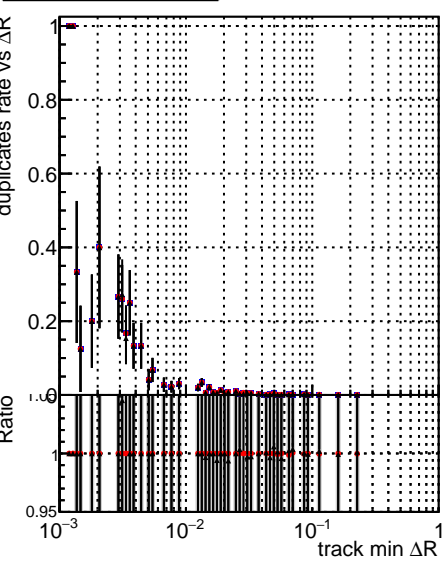

Fake rate vs dr**Duplicates Rate vs dr****Pileup rate vs dr****Fake rate vs**

Legend for the Fake rate vs ΔR plot:

- ● DQM_ttbarPU_mkFit_5iter
- ● DQM_ttbarPU_mkFit_5iter_updatedPR111_update
- ● DQM_ttbarPU_mkFit_5iter_updatedPR111_update_fixPropagation

**Fake rate vs pu****Duplicates Rate vs pu****Pileup rate vs pu**