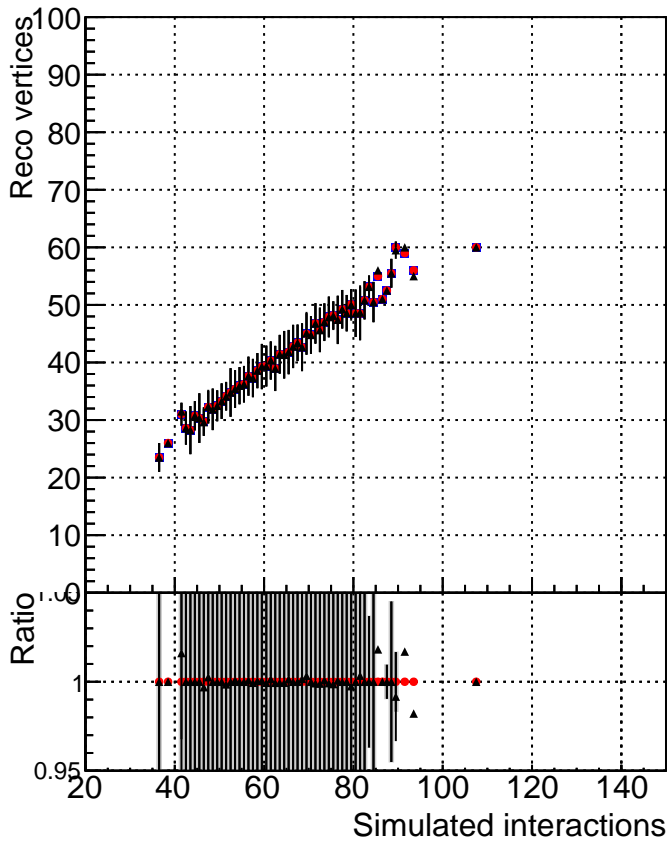

RecoVtx_vs_GenVtx

MatchedRecoVtx_vs_GenVtx

Merged vs Closest

- DQM_ttbarPU_mkFit_5iter
- DQM_ttbarPU_mkFit_5iter_updatedPR111_update
- ▲ DQM_ttbarPU_mkFit_5iter_updatedPR111_update_fixPropagation