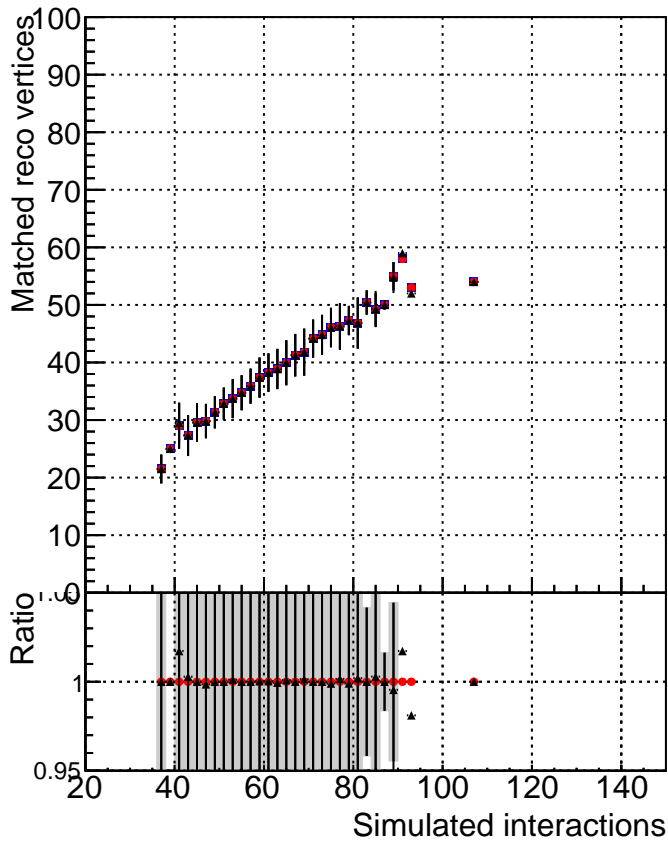

RecoVtx_vs_GenVtx

MatchedRecoVtx_vs_GenVtx

Merged vs Closest

- DQM_ttbarPU_mkFit_5iter
- DQM_ttbarPU_mkFit_5iter_updatedPR111_update
- ▲ DQM_ttbarPU_mkFit_5iter_updatedPR111_update_fixPropagation