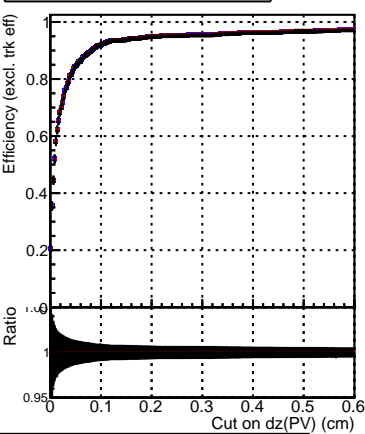

Efficiency vs. dz (PV)

Efficiency (tracking eff factorized out) vs. dz (PV)

Fake rate

—●— DQM_ttbarPU_mkFit_5iter
 —●— DQM_ttbarPU_mkFit_5iter_updatedPR111_update
 —●— DQM_ttbarPU_mkFit_5iter_updatedPR111_update_fixPropagation