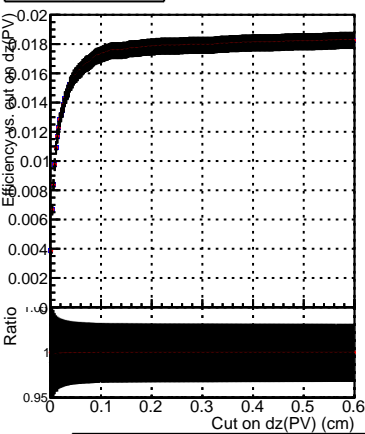

Efficiency vs. dz (PV)

Efficiency (tracking eff factorized out) vs. dz (PV)

Fake rate

—●— DQM_ttbarPU_mkFit_5iter
 —●— DQM_ttbarPU_mkFit_5iter_updatedPR111_update
 —●— DQM_ttbarPU_mkFit_5iter_updatedPR111_update_fixPropagation