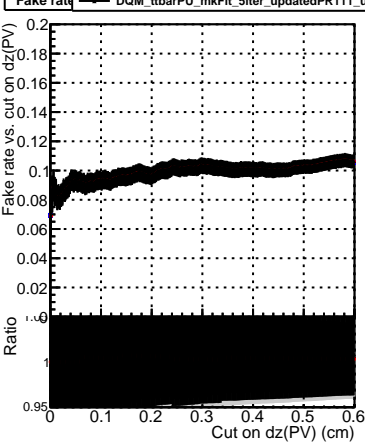

Efficiency vs. dz (PV)

Efficiency (tracking eff factorized out) vs. dz (PV)

Fake rate

—●— DQM_ttbarPU_mkFit_5iter
 —●— DQM_ttbarPU_mkFit_5iter_updatedPR111_update
 —●— DQM_ttbarPU_mkFit_5iter_updatedPR111_update_fixPropagation