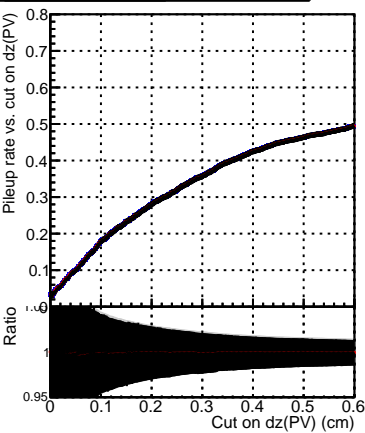

Efficiency vs. dz (PV)

Efficiency (tracking eff factorized out) vs. dz (PV)

Fake rate

—●— DQM_ttbarPU_mkFit_5iter
 —●— DQM_ttbarPU_mkFit_5iter_updatedPR111_update
 —●— DQM_ttbarPU_mkFit_5iter_updatedPR111_update_fixPropagation