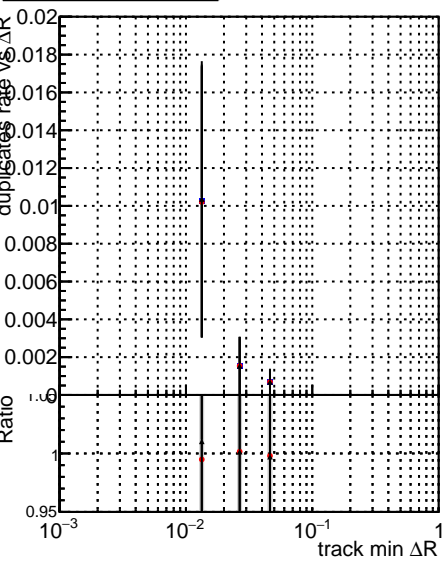

Fake rate vs dr**Duplicates Rate vs dr****Pileup rate vs dr****Fake rate vs ΔR(track, jet)****Duplicates Rate vs ΔR(track, jet)****Pileup rate vs ΔR(track, jet)**

—●— DQM_ttbarPU_mkFit_5iter
—●— DQM_ttbarPU_mkFit_5iter_updatedPR111_update
—●— DQM_ttbarPU_mkFit_5iter_updatedPR111_update_fixPropagation

Fake rate vs pu**Duplicates Rate vs pu****Pileup rate vs pu**