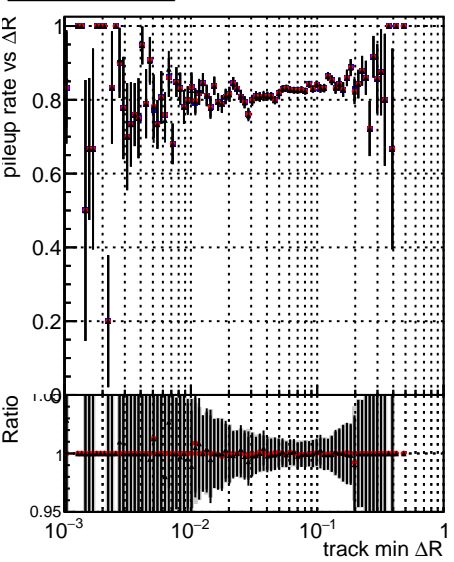

Fake rate vs dr**Duplicates Rate vs dr****Pileup rate vs dr****Fake rate vs ΔR(track, jet)****Duplicates Rate vs ΔR(track, jet)****Pileup rate vs ΔR(track, jet)**

—●— DQM_ttbarPU_mkFit_5iter
—●— DQM_ttbarPU_mkFit_5iter_updatedPR111_update
—●— DQM_ttbarPU_mkFit_5iter_updatedPR111_update_fixPropagation

Fake rate vs pu**Duplicates Rate vs pu****Pileup rate vs pu**