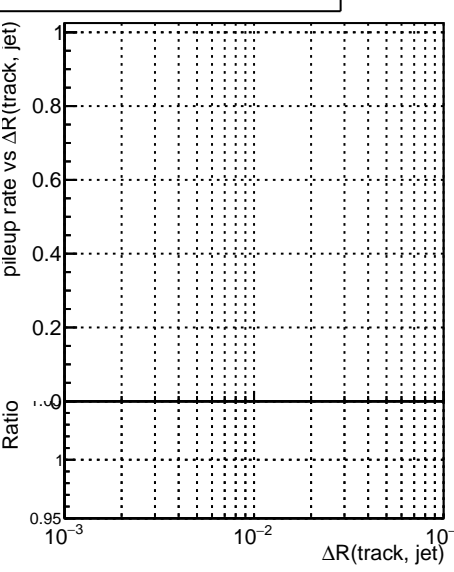

Fake rate vs dr**Duplicates Rate vs dr****Pileup rate vs dr****Fake rate vs ΔR(track, jet)****Duplicates Rate vs ΔR(track, jet)****Pileup rate vs ΔR(track, jet)**

—●— DQM_ttbarPU_mkFit_5iter
—●— DQM_ttbarPU_mkFit_5iter_updatedPR111_update
—●— DQM_ttbarPU_mkFit_5iter_updatedPR111_update_fixPropagation