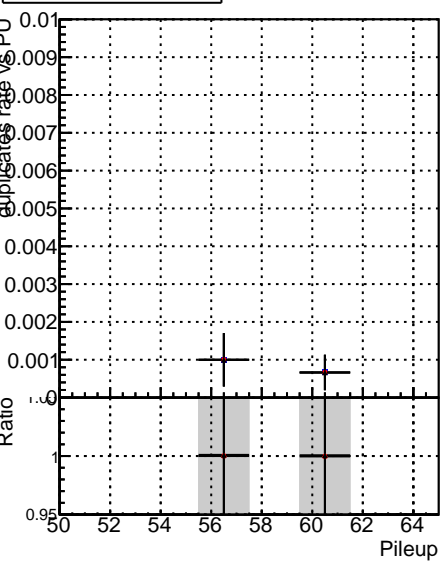

Fake rate vs dr**Duplicates Rate vs dr****Pileup rate vs dr****Fake rate vs ΔR(track, jet)****Duplicates Rate vs ΔR(track, jet)****Pileup rate vs ΔR(track, jet)**

—●— DQM_ttbarPU_mkFit_5iter
—●— DQM_ttbarPU_mkFit_5iter_updatedPR111_update
—●— DQM_ttbarPU_mkFit_5iter_updatedPR111_update_fixPropagation

Fake rate vs pu**Duplicates Rate vs pu****Pileup rate vs pu**