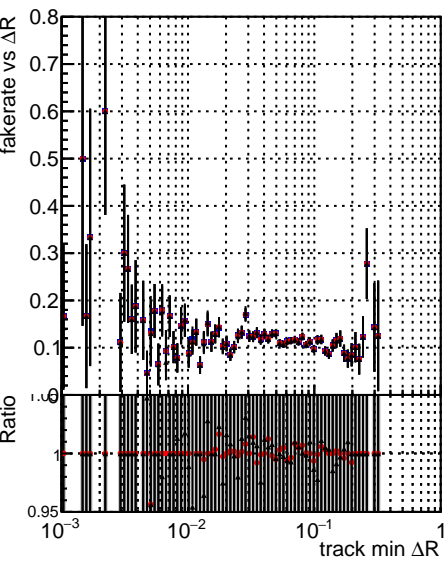

Fake rate vs dr**Duplicates Rate vs dr****Pileup rate vs dr****Fake rate vs ΔR(track, jet)****Duplicates Rate vs ΔR(track, jet)****Pileup rate vs ΔR(track, jet)**

—●— DQM_ttbarPU_mkFit_5iter
—●— DQM_ttbarPU_mkFit_5iter_updatedPR111_update
—●— DQM_ttbarPU_mkFit_5iter_updatedPR111_update_fixPropagation

Fake rate vs pu**Duplicates Rate vs pu****Pileup rate vs pu**