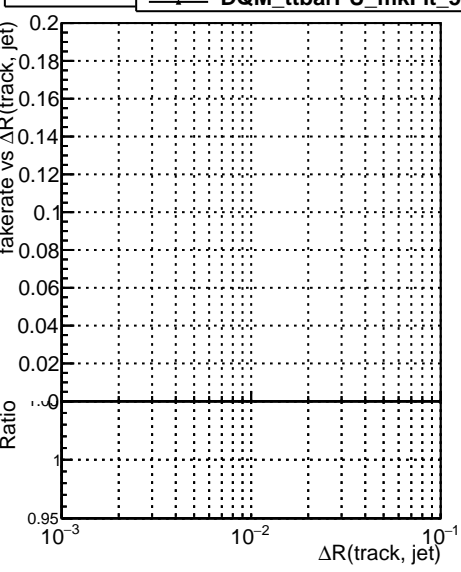

Fake rate vs dr**Duplicates Rate vs dr****Pileup rate vs dr****Fake rate vs ΔR(track, jet)****Duplicates Rate vs ΔR(track, jet)****Pileup rate vs ΔR(track, jet)**

—●— DQM_ttbarPU_mkFit_5iter
—●— DQM_ttbarPU_mkFit_5iter_updatedPR111_update
—●— DQM_ttbarPU_mkFit_5iter_updatedPR111_update_fixPropagation