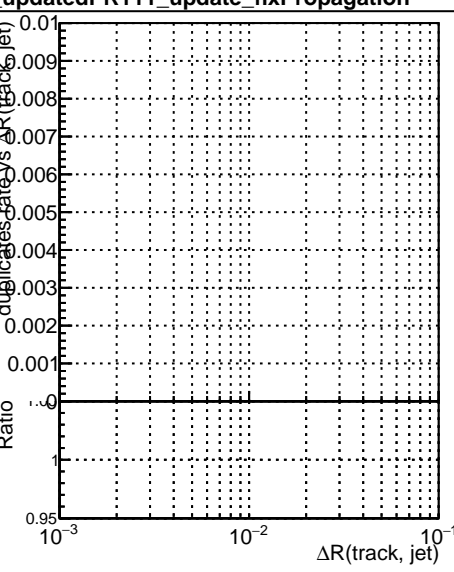

Fake rate vs dr**Duplicates Rate vs dr****Pileup rate vs dr****Fake rate vs ΔR(track, jet)****Duplicates Rate vs ΔR(track, jet)****Pileup rate vs ΔR(track, jet)**

—●— DQM_ttbarPU_mkFit_5iter
—●— DQM_ttbarPU_mkFit_5iter_updatedPR111_update
—●— DQM_ttbarPU_mkFit_5iter_updatedPR111_update_fixPropagation