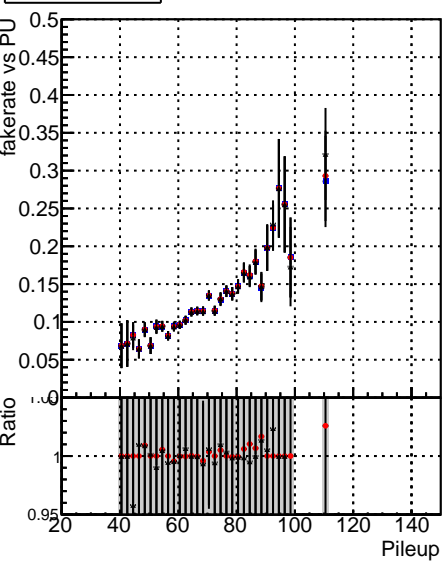

Fake rate vs dr**Duplicates Rate vs dr****Pileup rate vs dr****Fake rate vs ΔR(track, jet)****Duplicates Rate vs ΔR(track, jet)****Pileup rate vs ΔR(track, jet)**

—●— DQM_ttbarPU_mkFit_5iter
—●— DQM_ttbarPU_mkFit_5iter_updatedPR111_update
—●— DQM_ttbarPU_mkFit_5iter_updatedPR111_update_fixPropagation

Fake rate vs pu**Duplicates Rate vs pu****Pileup rate vs pu**