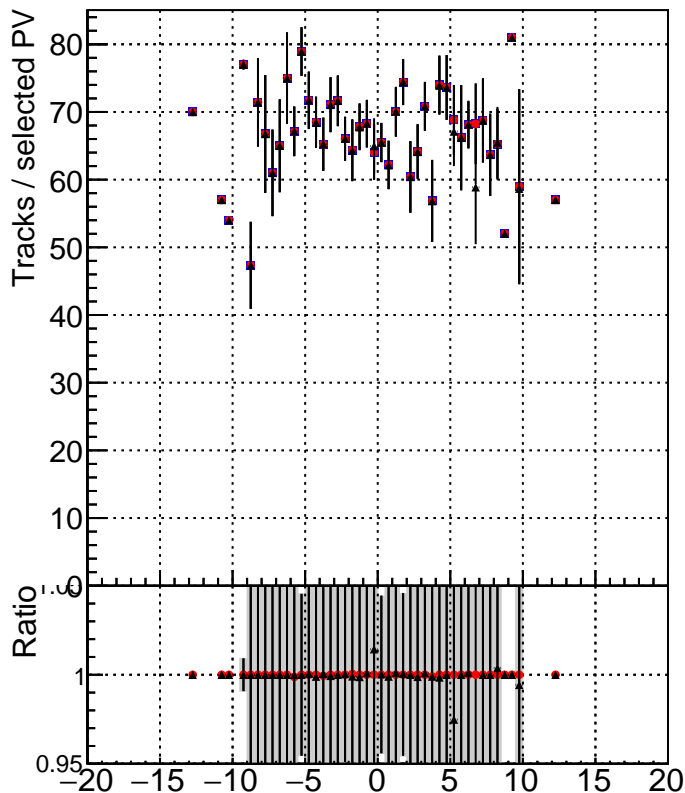

Reconstructed Tracks in Vertex (tagged Vtx) vs Z

Reconstructed Tracks in Vertex (other Vtx) vs Z

■ DQM_ttbarPU_mkFit_5iter
● DQM_ttbarPU_mkFit_5iter_updatedPR111_update
▲ DQM_ttbarPU_mkFit_5iter_updatedPR111_update_fixPropagation

Reconstructed Vertices in Event