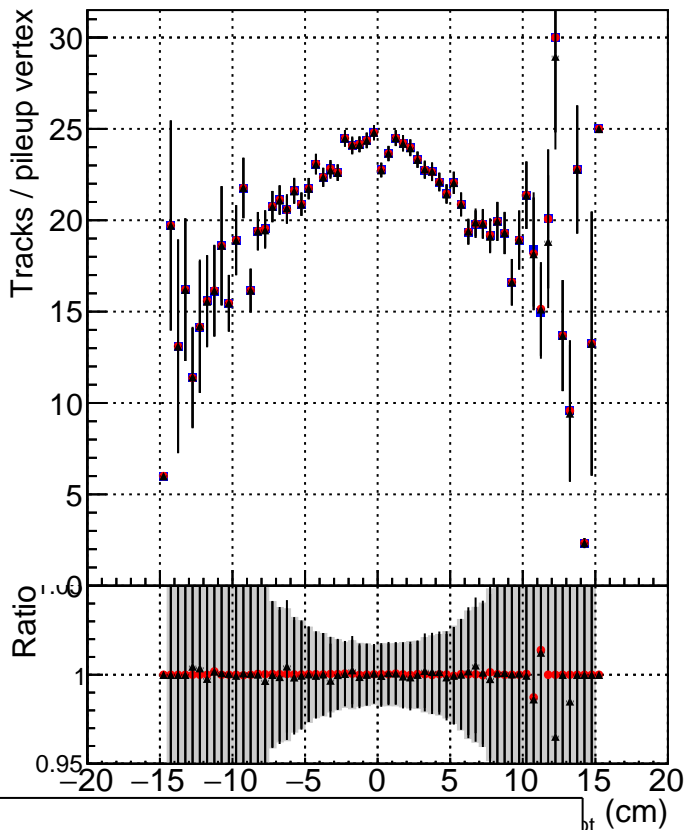

Reconstructed Tracks in Vertex (tagged Vtx) vs Z

Reconstructed Tracks in Vertex (other Vtx) vs Z

■ DQM_ttbarPU_mkFit_5iter
● DQM_ttbarPU_mkFit_5iter_updatedPR111_update
▲ DQM_ttbarPU_mkFit_5iter_updatedPR111_update_fixPropagation

Reconstructed Vertices in Event