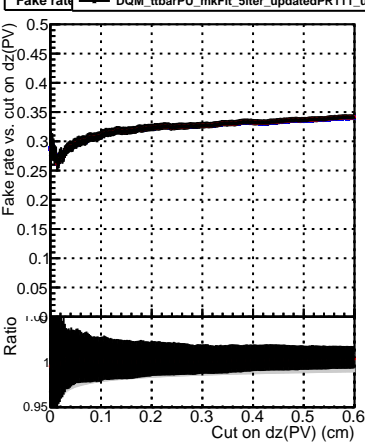

Efficiency vs. dz (PV)

Efficiency (tracking eff factorized out) vs. dz (PV)

Fake rate

—●— DQM_ttbarPU_mkFit_5iter
—●— DQM_ttbarPU_mkFit_5iter_updatedPR111_update
—●— DQM_ttbarPU_mkFit_5iter_updatedPR111_update_fixPropagation