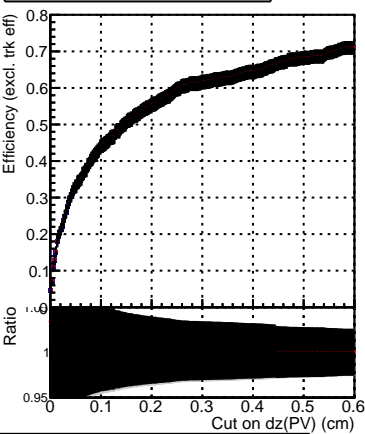

Efficiency vs. dz (PV)

Efficiency (tracking eff factorized out) vs. dz (PV)

Fake rate

—●— DQM_ttbarPU_mkFit_5iter
—●— DQM_ttbarPU_mkFit_5iter_updatedPR111_update
—●— DQM_ttbarPU_mkFit_5iter_updatedPR111_update_fixPropagation