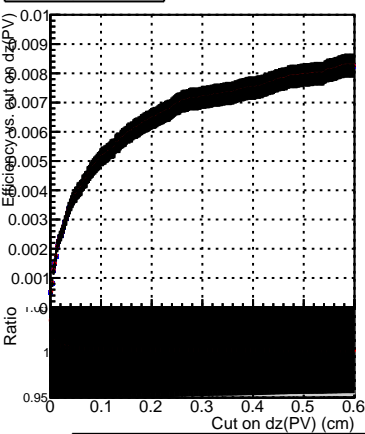

Efficiency vs. dz (PV)

Efficiency (tracking eff factorized out) vs. dz (PV)

Fake rate

—●— DQM_ttbarPU_mkFit_5iter
—●— DQM_ttbarPU_mkFit_5iter_updatedPR111_update
—●— DQM_ttbarPU_mkFit_5iter_updatedPR111_update_fixPropagation