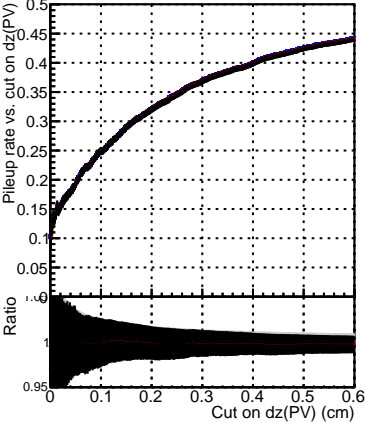

Efficiency vs. dz (PV)

Efficiency (tracking eff factorized out) vs. dz (PV)

Fake rate

—●— DQM_ttbarPU_mkFit_5iter
—●— DQM_ttbarPU_mkFit_5iter_updatedPR111_update
—●— DQM_ttbarPU_mkFit_5iter_updatedPR111_update_fixPropagation