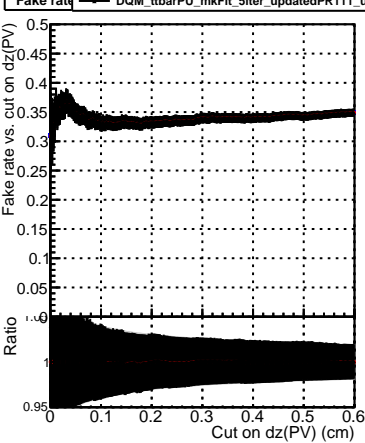

Efficiency vs. dz (PV)

Efficiency (tracking eff factorized out) vs. dz (PV)

Fake rate

Legend:  
- DQM\_ttbarPU\_mkFit\_5iter  
- DQM\_ttbarPU\_mkFit\_5iter\_updatedPR111\_update  
- DQM\_ttbarPU\_mkFit\_5iter\_updatedPR111\_update\_fixPropagation