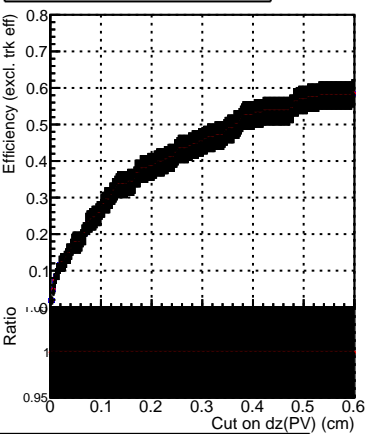

Efficiency vs. dz (PV)

Efficiency (tracking eff factorized out) vs. dz (PV)

Fake rate

Legend:  
- DQM\_ttbarPU\_mkFit\_5iter  
- DQM\_ttbarPU\_mkFit\_5iter\_updatedPR111\_update  
- DQM\_ttbarPU\_mkFit\_5iter\_updatedPR111\_update\_fixPropagation