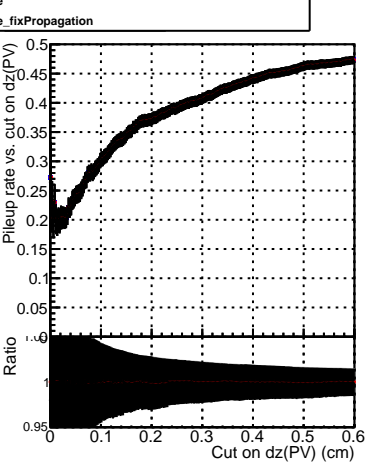

Efficiency vs. dz (PV)

Efficiency (tracking eff factorized out) vs. dz (PV)

Fake rate

Legend:  
- DQM\_ttbarPU\_mkFit\_5iter  
- DQM\_ttbarPU\_mkFit\_5iter\_updatedPR111\_update  
- DQM\_ttbarPU\_mkFit\_5iter\_updatedPR111\_update\_fixPropagation