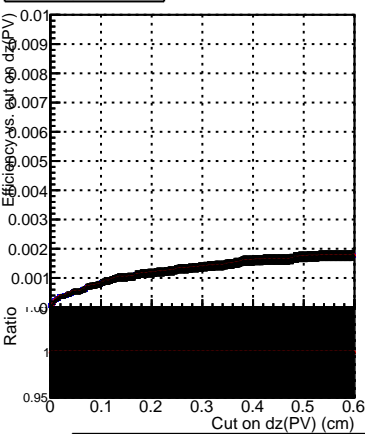

Efficiency vs. dz (PV)

Efficiency (tracking eff factorized out) vs. dz (PV)

Fake rate

Legend:  
- DQM\_ttbarPU\_mkFit\_5iter  
- DQM\_ttbarPU\_mkFit\_5iter\_updatedPR111\_update  
- DQM\_ttbarPU\_mkFit\_5iter\_updatedPR111\_update\_fixPropagation