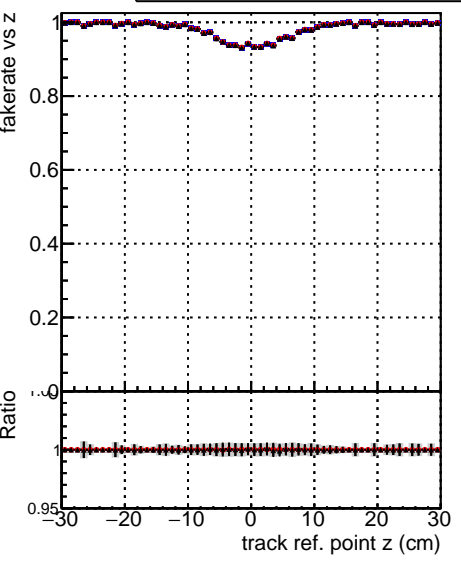

**Fake rate vs vertpos****Duplicates Rate vs vertpos****Pileup rate vs vertpos**

Legend for Fake rate vs v:

- █ DQM\_ttbarPU\_mkFit\_5iter
- DQM\_ttbarPU\_mkFit\_5iter\_updatedPR111\_update
- DQM\_ttbarPU\_mkFit\_5iter\_updatedPR111\_update\_fixPropagation

**Fake rate vs v****Duplicates Rate vs v****Pileup rate vs v****Fake rate vs. sim PV z****Duplicates Rate vs sim PV z****Pileup rate vs. sim PV z**