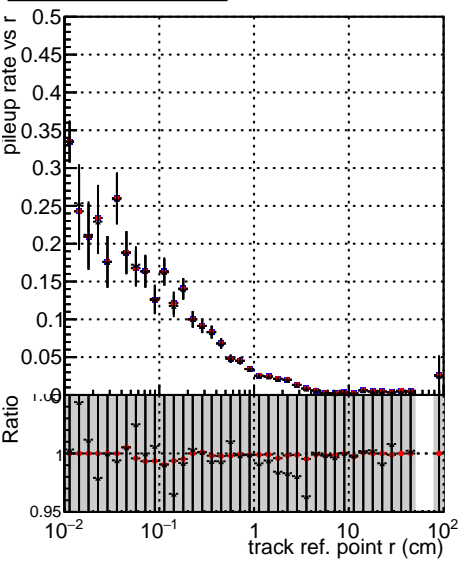

**Fake rate vs vertpos****Duplicates Rate vs vertpos****Pileup rate vs vertpos**

Legend for Fake rate vs v:

- █ DQM\_ttbarPU\_mkFit\_5iter
- DQM\_ttbarPU\_mkFit\_5iter\_updatedPR111\_update
- DQM\_ttbarPU\_mkFit\_5iter\_updatedPR111\_update\_fixPropagation

**Fake rate vs v****Duplicates Rate vs v****Pileup rate vs v****Fake rate vs. sim PV z****Duplicates Rate vs sim PV z****Pileup rate vs. sim PV z**