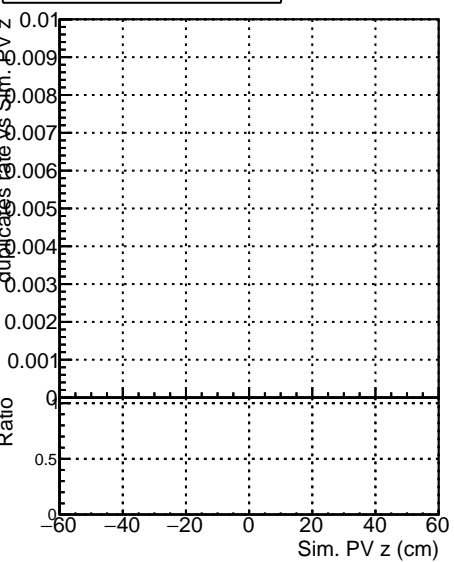

**Fake rate vs vertpos****Duplicates Rate vs vertpos****Pileup rate vs vertpos**

Legend for Fake rate vs v:

- █ DQM\_ttbarPU\_mkFit\_5iter
- DQM\_ttbarPU\_mkFit\_5iter\_updatedPR111\_update
- DQM\_ttbarPU\_mkFit\_5iter\_updatedPR111\_update\_fixPropagation

**Fake rate vs v****Duplicates Rate vs v****Pileup rate vs v****Fake rate vs. sim PV z****Duplicates Rate vs sim PV z****Pileup rate vs. sim PV z**