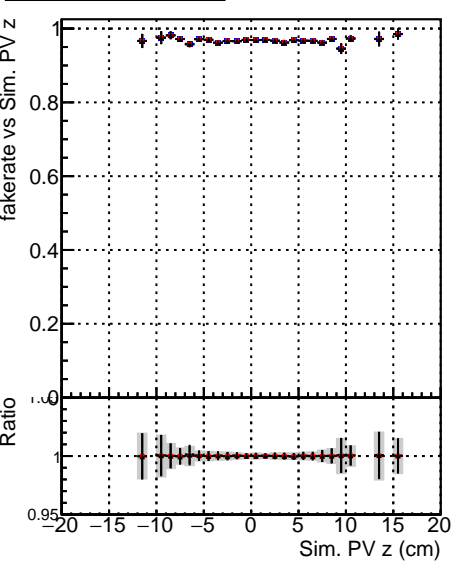

**Fake rate vs vertpos****Duplicates Rate vs vertpos****Pileup rate vs vertpos**

Legend for Fake rate vs v:

- █ DQM\_ttbarPU\_mkFit\_5iter
- DQM\_ttbarPU\_mkFit\_5iter\_updatedPR111\_update
- DQM\_ttbarPU\_mkFit\_5iter\_updatedPR111\_update\_fixPropagation

**Fake rate vs v****Duplicates Rate vs v****Pileup rate vs v****Fake rate vs. sim PV z****Duplicates Rate vs sim PV z****Pileup rate vs. sim PV z**