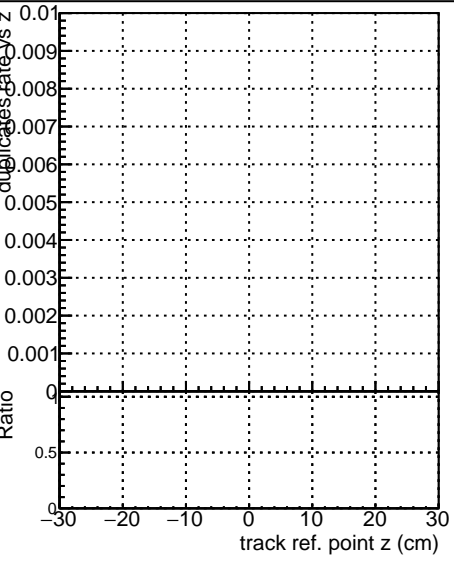

**Fake rate vs vertpos****Duplicates Rate vs vertpos****Pileup rate vs vertpos**

Legend for Fake rate vs v:

- █ DQM\_ttbarPU\_mkFit\_5iter
- DQM\_ttbarPU\_mkFit\_5iter\_updatedPR111\_update
- DQM\_ttbarPU\_mkFit\_5iter\_updatedPR111\_update\_fixPropagation

**Fake rate vs v****Duplicates Rate vs v****Pileup rate vs v****Fake rate vs. sim PV z****Duplicates Rate vs sim PV z****Pileup rate vs. sim PV z**