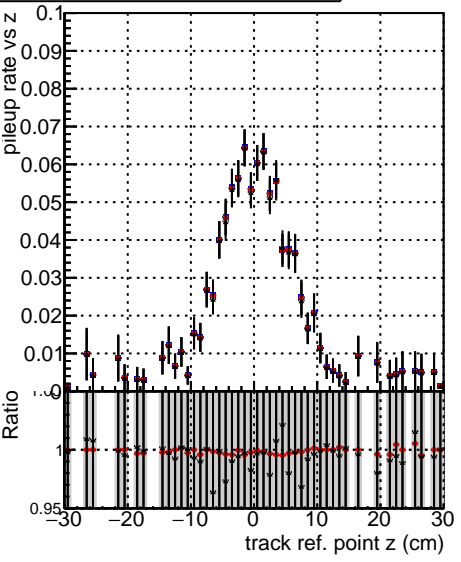

**Fake rate vs vertpos****Duplicates Rate vs vertpos****Pileup rate vs vertpos**

Legend for Fake rate vs v:

- █ DQM\_ttbarPU\_mkFit\_5iter
- DQM\_ttbarPU\_mkFit\_5iter\_updatedPR111\_update
- DQM\_ttbarPU\_mkFit\_5iter\_updatedPR111\_update\_fixPropagation

**Fake rate vs v****Duplicates Rate vs v****Pileup rate vs v****Fake rate vs. sim PV z****Duplicates Rate vs sim PV z****Pileup rate vs. sim PV z**