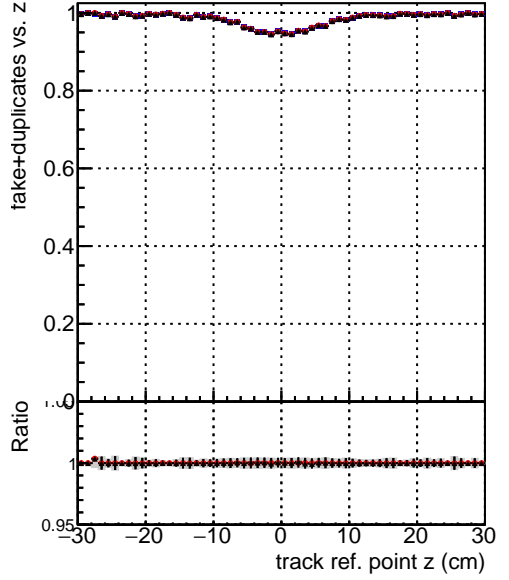

**Efficiency vs vertpos****fake+duplicates vs vert r**

Legend for Efficiency vs. sim PV z:

- Blue line with circles: DQM\_ttbarPU\_mkFit\_5iter
- Red line with circles: DQM\_ttbarPU\_mkFit\_5iter\_updatedPR111\_update
- Black line with circles: DQM\_ttbarPU\_mkFit\_5iter\_updatedPR111\_update\_fixPropagation

**Efficiency vs. sim PV z****Efficiency vs. sim PV z****fake+duplicates vs Sim. PV z**