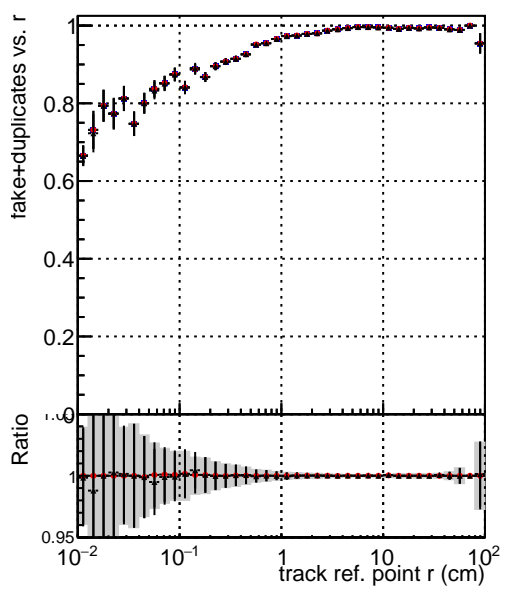

**Efficiency vs vertpos****fake+duplicates vs vert r**

Legend for Efficiency vs. sim PV z:

- Blue line with circles: DQM\_ttbarPU\_mkFit\_5iter
- Red line with circles: DQM\_ttbarPU\_mkFit\_5iter\_updatedPR111\_update
- Black line with circles: DQM\_ttbarPU\_mkFit\_5iter\_updatedPR111\_update\_fixPropagation

**Efficiency vs. sim PV z****Efficiency vs. sim PV z****fake+duplicates vs Sim. PV z**