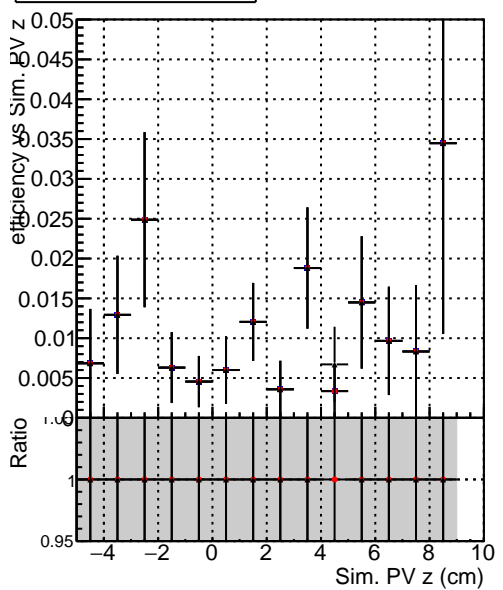

**Efficiency vs vertpos****fake+duplicates vs vert r**

Legend for Efficiency vs. sim PV z:

- Blue line with circles: DQM\_ttbarPU\_mkFit\_5iter
- Red line with circles: DQM\_ttbarPU\_mkFit\_5iter\_updatedPR111\_update
- Black line with circles: DQM\_ttbarPU\_mkFit\_5iter\_updatedPR111\_update\_fixPropagation

**Efficiency vs. sim PV z****Efficiency vs. sim PV z****fake+duplicates vs Sim. PV z**