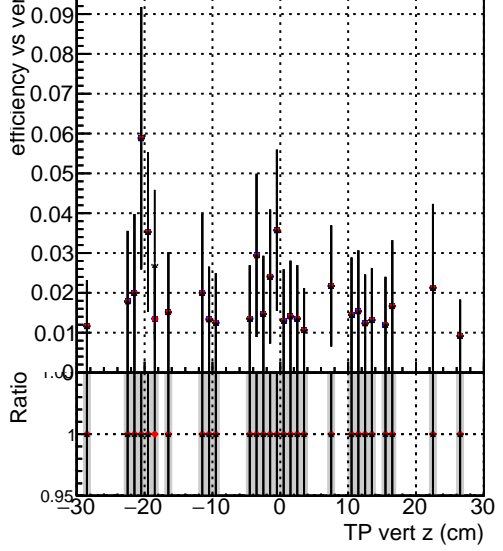

**Efficiency vs vertpos****fake+duplicates vs vert r**

Legend for Efficiency vs. sim PV z:

- Blue line with circles: DQM\_ttbarPU\_mkFit\_5iter
- Red line with circles: DQM\_ttbarPU\_mkFit\_5iter\_updatedPR111\_update
- Black line with circles: DQM\_ttbarPU\_mkFit\_5iter\_updatedPR111\_update\_fixPropagation

**Efficiency vs. sim PV z****Efficiency vs. sim PV z****fake+duplicates vs Sim. PV z**