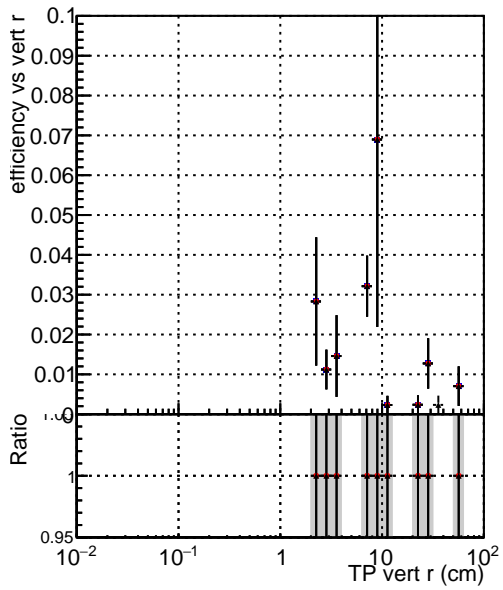

**Efficiency vs vertpos****fake+duplicates vs vert r**

Legend for Efficiency vs. sim PV z:

- Blue line with circles: DQM\_ttbarPU\_mkFit\_5iter
- Red line with circles: DQM\_ttbarPU\_mkFit\_5iter\_updatedPR111\_update
- Black line with circles: DQM\_ttbarPU\_mkFit\_5iter\_updatedPR111\_update\_fixPropagation

**Efficiency vs. sim PV z****Efficiency vs. sim PV z****fake+duplicates vs Sim. PV z**