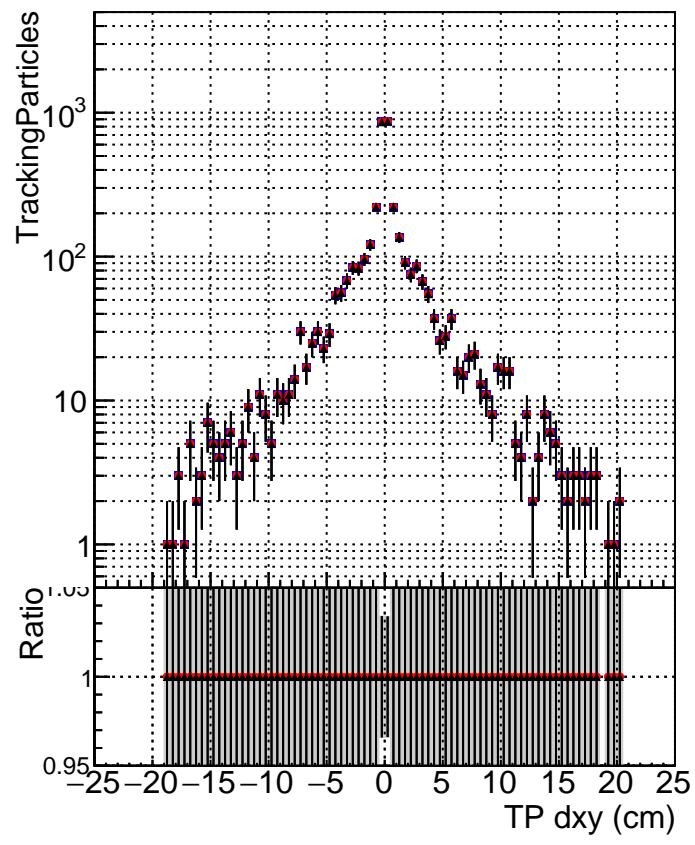

N of simulated tracks vs dxy

N of associated tracks (simToReco) vs dxy

N of simulated track

Legend:
■ DQM_ttbarPU_mkFit_5iter
● DQM_ttbarPU_mkFit_5iter_updatedPR111_update
▲ DQM_ttbarPU_mkFit_5iter_updatedPR111_update_fixPropagation