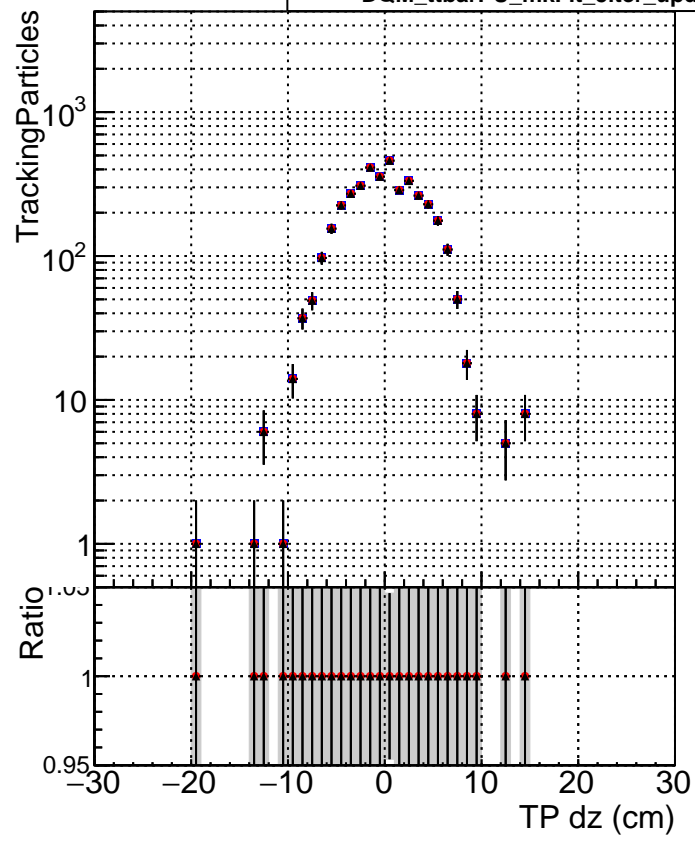

N of simulated tracks vs dxy

N of associated tracks (simToReco) vs dxy

N of simulated track

Legend:
■ DQM_ttbarPU_mkFit_5iter
● DQM_ttbarPU_mkFit_5iter_updatedPR111_update
▲ DQM_ttbarPU_mkFit_5iter_updatedPR111_update_fixPropagation