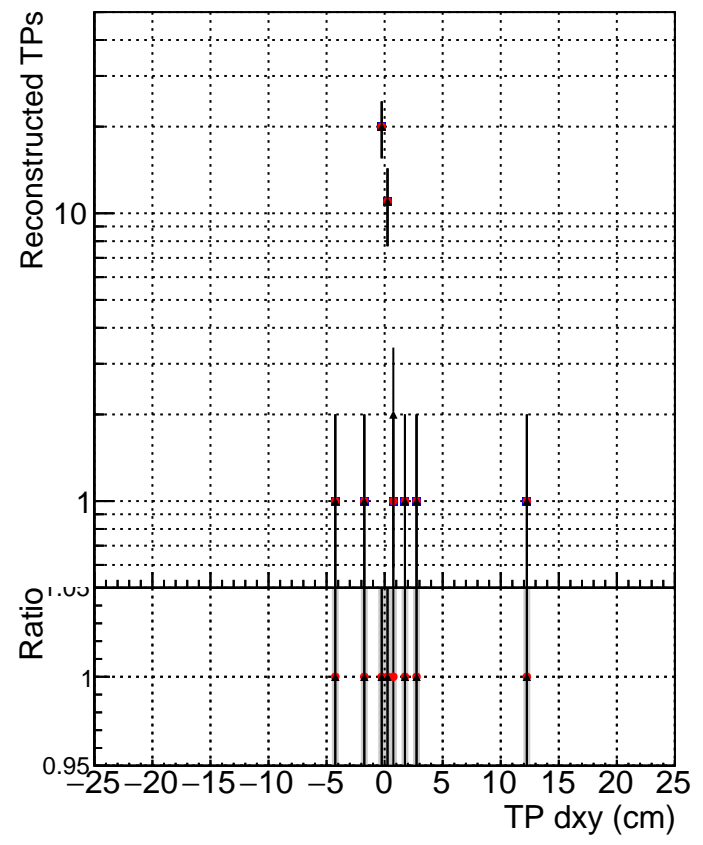

N of simulated tracks vs dxy

N of associated tracks (simToReco) vs dxy

N of simulated track

Legend:
■ DQM_ttbarPU_mkFit_5iter
● DQM_ttbarPU_mkFit_5iter_updatedPR111_update
▲ DQM_ttbarPU_mkFit_5iter_updatedPR111_update_fixPropagation