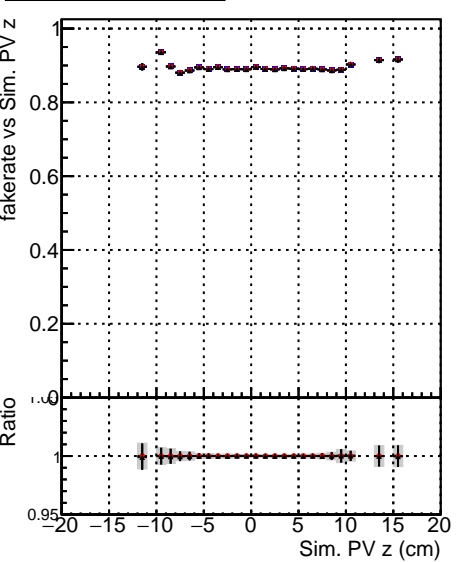

**Fake rate vs vertpos****Duplicates Rate vs vertpos****Pileup rate vs vertpos**

Legend for all plots:

- █ DQM\_ttbarPU\_mkFit\_5iter
- DQM\_ttbarPU\_mkFit\_5iter\_updatedPR111\_update
- DQM\_ttbarPU\_mkFit\_5iter\_updatedPR111\_update\_fixPropagation

**Fake rate vs v****Duplicates Rate vs v****Pileup rate vs v****Fake rate vs. sim PV z****Duplicates Rate vs sim PV z****Pileup rate vs. sim PV z**