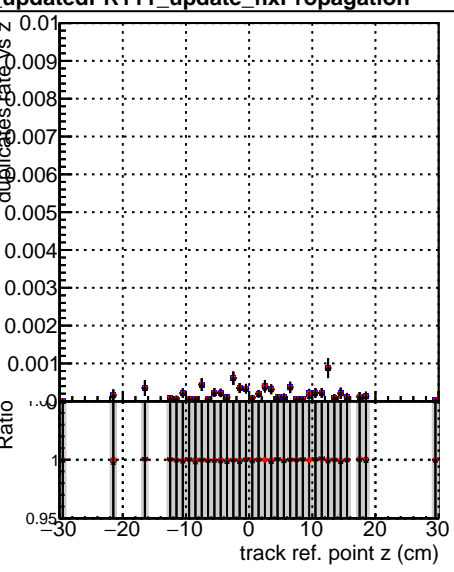

**Fake rate vs vertpos****Duplicates Rate vs vertpos****Pileup rate vs vertpos**

Legend for all plots:

- █ DQM\_ttbarPU\_mkFit\_5iter
- DQM\_ttbarPU\_mkFit\_5iter\_updatedPR111\_update
- DQM\_ttbarPU\_mkFit\_5iter\_updatedPR111\_update\_fixPropagation

**Fake rate vs v****Duplicates Rate vs v****Pileup rate vs v****Fake rate vs. sim PV z****Duplicates Rate vs sim PV z****Pileup rate vs. sim PV z**