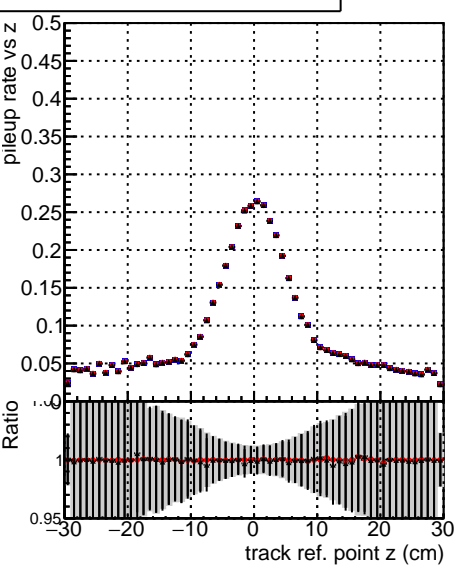

**Fake rate vs vertpos****Duplicates Rate vs vertpos****Pileup rate vs vertpos**

Legend for all plots:

- █ DQM\_ttbarPU\_mkFit\_5iter
- DQM\_ttbarPU\_mkFit\_5iter\_updatedPR111\_update
- DQM\_ttbarPU\_mkFit\_5iter\_updatedPR111\_update\_fixPropagation

**Fake rate vs v****Duplicates Rate vs v****Pileup rate vs v****Fake rate vs. sim PV z****Duplicates Rate vs sim PV z****Pileup rate vs. sim PV z**