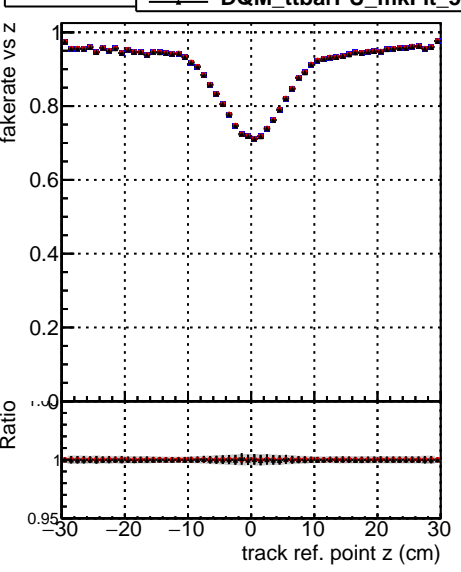

**Fake rate vs vertpos****Duplicates Rate vs vertpos****Pileup rate vs vertpos**

Legend for all plots:

- █ DQM\_ttbarPU\_mkFit\_5iter
- DQM\_ttbarPU\_mkFit\_5iter\_updatedPR111\_update
- DQM\_ttbarPU\_mkFit\_5iter\_updatedPR111\_update\_fixPropagation

**Fake rate vs v****Duplicates Rate vs v****Pileup rate vs v****Fake rate vs. sim PV z****Duplicates Rate vs sim PV z****Pileup rate vs. sim PV z**