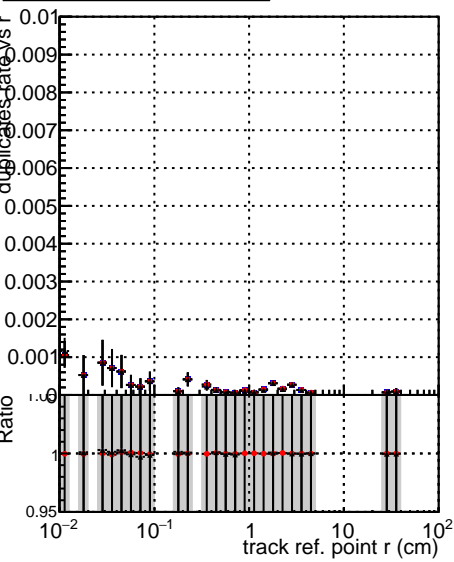

**Fake rate vs vertpos****Duplicates Rate vs vertpos****Pileup rate vs vertpos**

Legend for all plots:

- █ DQM\_ttbarPU\_mkFit\_5iter
- DQM\_ttbarPU\_mkFit\_5iter\_updatedPR111\_update
- DQM\_ttbarPU\_mkFit\_5iter\_updatedPR111\_update\_fixPropagation

**Fake rate vs v****Duplicates Rate vs v****Pileup rate vs v****Fake rate vs. sim PV z****Duplicates Rate vs sim PV z****Pileup rate vs. sim PV z**