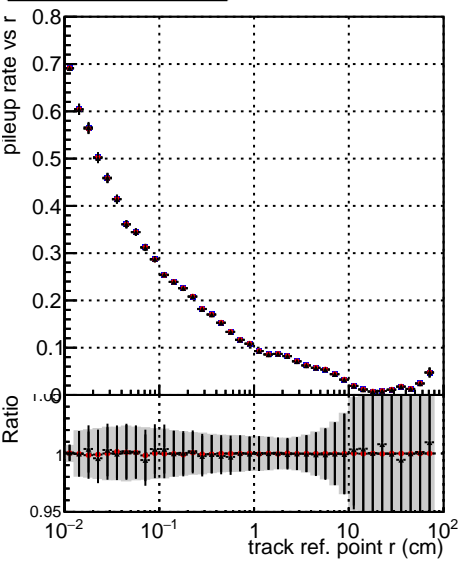

**Fake rate vs vertpos****Duplicates Rate vs vertpos****Pileup rate vs vertpos**

Legend for all plots:

- █ DQM\_ttbarPU\_mkFit\_5iter
- DQM\_ttbarPU\_mkFit\_5iter\_updatedPR111\_update
- DQM\_ttbarPU\_mkFit\_5iter\_updatedPR111\_update\_fixPropagation

**Fake rate vs v****Duplicates Rate vs v****Pileup rate vs v****Fake rate vs. sim PV z****Duplicates Rate vs sim PV z****Pileup rate vs. sim PV z**