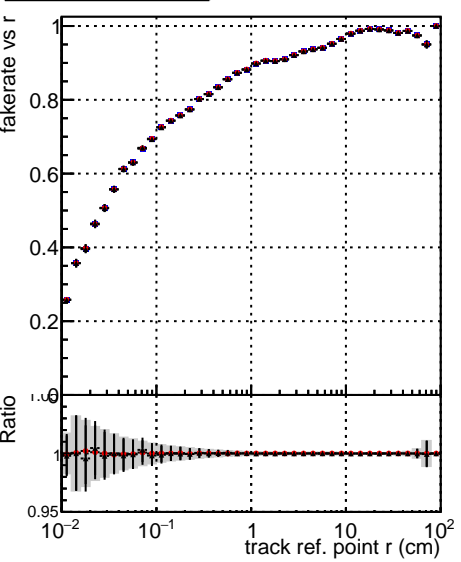

**Fake rate vs vertpos****Duplicates Rate vs vertpos****Pileup rate vs vertpos**

Legend for all plots:

- █ DQM\_ttbarPU\_mkFit\_5iter
- DQM\_ttbarPU\_mkFit\_5iter\_updatedPR111\_update
- DQM\_ttbarPU\_mkFit\_5iter\_updatedPR111\_update\_fixPropagation

**Fake rate vs v****Duplicates Rate vs v****Pileup rate vs v****Fake rate vs. sim PV z****Duplicates Rate vs sim PV z****Pileup rate vs. sim PV z**