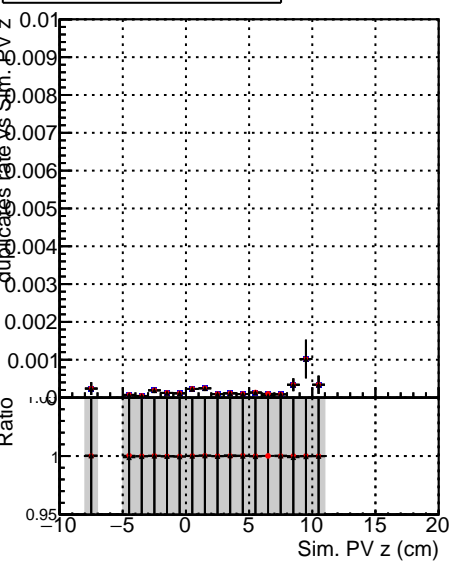

**Fake rate vs vertpos****Duplicates Rate vs vertpos****Pileup rate vs vertpos**

Legend for all plots:

- █ DQM\_ttbarPU\_mkFit\_5iter
- DQM\_ttbarPU\_mkFit\_5iter\_updatedPR111\_update
- DQM\_ttbarPU\_mkFit\_5iter\_updatedPR111\_update\_fixPropagation

**Fake rate vs v****Duplicates Rate vs v****Pileup rate vs v****Fake rate vs. sim PV z****Duplicates Rate vs sim PV z****Pileup rate vs. sim PV z**