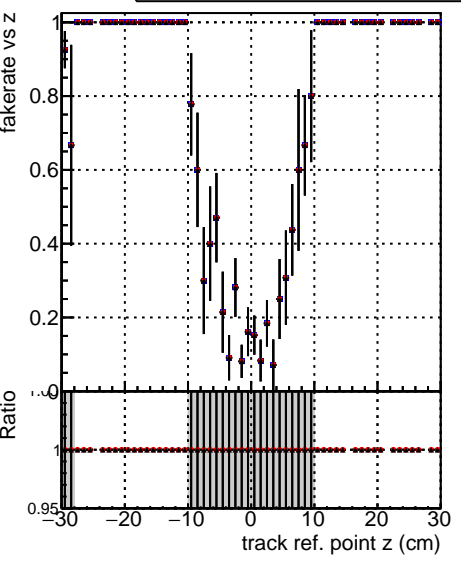

**Fake rate vs vertpos****Duplicates Rate vs vertpos****Pileup rate vs vertpos**

■ DQM\_ttbarPU\_mkFit\_5iter  
● DQM\_ttbarPU\_mkFit\_5iter\_updatedPR111\_update  
▲ DQM\_ttbarPU\_mkFit\_5iter\_updatedPR111\_update\_fixPropagation

**Fake rate vs v****Fake rate vs. sim PV z****Duplicates Rate vs sim PV z****Pileup rate vs. sim PV z**