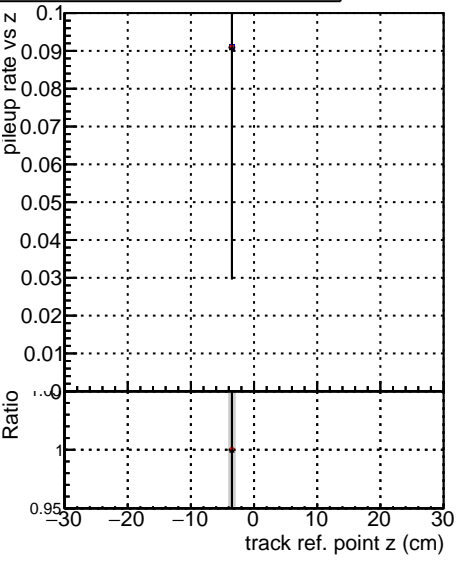

**Fake rate vs vertpos****Duplicates Rate vs vertpos****Pileup rate vs vertpos**

■ DQM\_ttbarPU\_mkFit\_5iter  
● DQM\_ttbarPU\_mkFit\_5iter\_updatedPR111\_update  
▲ DQM\_ttbarPU\_mkFit\_5iter\_updatedPR111\_update\_fixPropagation

**Fake rate vs v****Fake rate vs. sim PV z****Duplicates Rate vs sim PV z****Pileup rate vs. sim PV z**