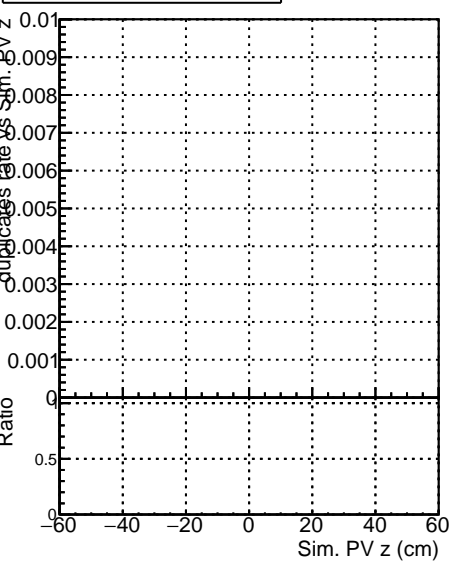

**Fake rate vs vertpos****Duplicates Rate vs vertpos****Pileup rate vs vertpos**

■ DQM\_ttbarPU\_mkFit\_5iter  
● DQM\_ttbarPU\_mkFit\_5iter\_updatedPR111\_update  
▲ DQM\_ttbarPU\_mkFit\_5iter\_updatedPR111\_update\_fixPropagation

**Fake rate vs v****Fake rate vs. sim PV z****Duplicates Rate vs sim PV z****Pileup rate vs. sim PV z**