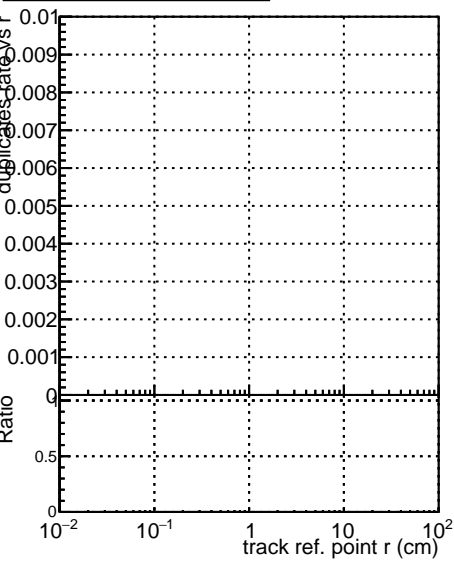

**Fake rate vs vertpos****Duplicates Rate vs vertpos****Pileup rate vs vertpos**

■ DQM\_ttbarPU\_mkFit\_5iter  
● DQM\_ttbarPU\_mkFit\_5iter\_updatedPR111\_update  
▲ DQM\_ttbarPU\_mkFit\_5iter\_updatedPR111\_update\_fixPropagation

**Fake rate vs v****Fake rate vs. sim PV z****Duplicates Rate vs sim PV z****Pileup rate vs. sim PV z**