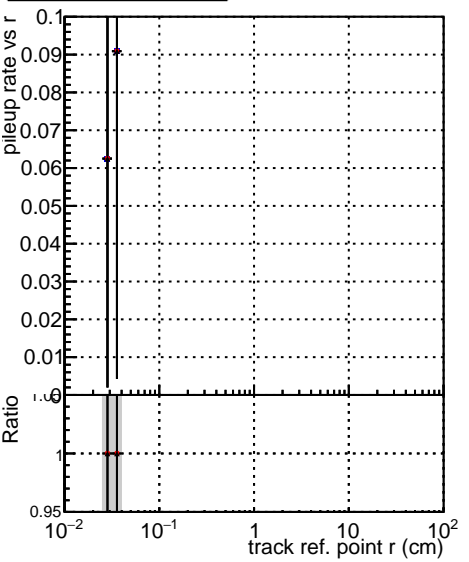

**Fake rate vs vertpos****Duplicates Rate vs vertpos****Pileup rate vs vertpos**

■ DQM\_ttbarPU\_mkFit\_5iter  
● DQM\_ttbarPU\_mkFit\_5iter\_updatedPR111\_update  
▲ DQM\_ttbarPU\_mkFit\_5iter\_updatedPR111\_update\_fixPropagation

**Fake rate vs v****Fake rate vs. sim PV z****Duplicates Rate vs sim PV z****Pileup rate vs. sim PV z**