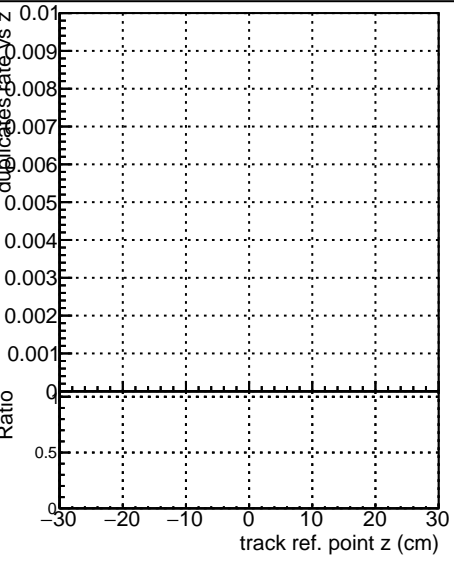

**Fake rate vs vertpos****Duplicates Rate vs vertpos****Pileup rate vs vertpos**

■ DQM\_ttbarPU\_mkFit\_5iter  
● DQM\_ttbarPU\_mkFit\_5iter\_updatedPR111\_update  
▲ DQM\_ttbarPU\_mkFit\_5iter\_updatedPR111\_update\_fixPropagation

**Fake rate vs v****Fake rate vs. sim PV z****Duplicates Rate vs sim PV z****Pileup rate vs. sim PV z**