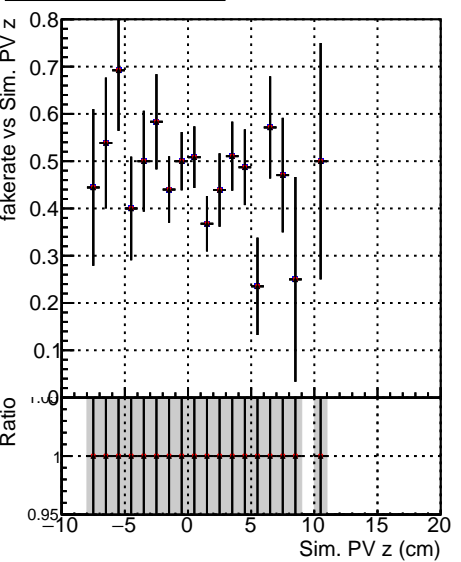

**Fake rate vs vertpos****Duplicates Rate vs vertpos****Pileup rate vs vertpos**

■ DQM\_ttbarPU\_mkFit\_5iter  
● DQM\_ttbarPU\_mkFit\_5iter\_updatedPR111\_update  
▲ DQM\_ttbarPU\_mkFit\_5iter\_updatedPR111\_update\_fixPropagation

**Fake rate vs v****Fake rate vs. sim PV z****Duplicates Rate vs sim PV z****Pileup rate vs. sim PV z**