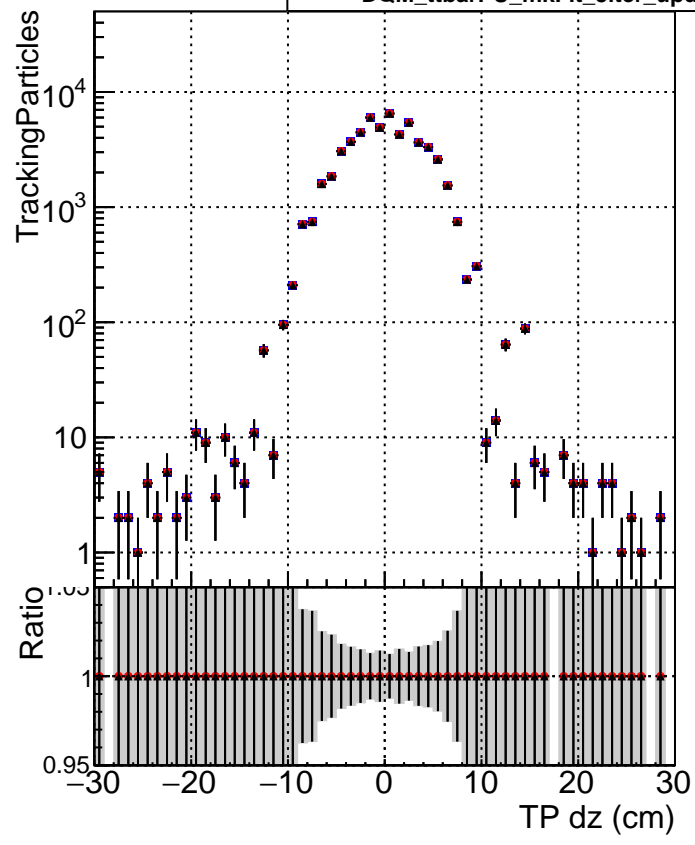

**N of simulated tracks vs dxy**

**N of associated tracks (simToReco) vs dxy**

**N of simulated track**

**Legend:**  
- DQM\_ttbarPU\_mkFit\_5iter  
- DQM\_ttbarPU\_mkFit\_5iter\_updatedPR111\_update  
- DQM\_ttbarPU\_mkFit\_5iter\_updatedPR111\_update\_fixPropagation