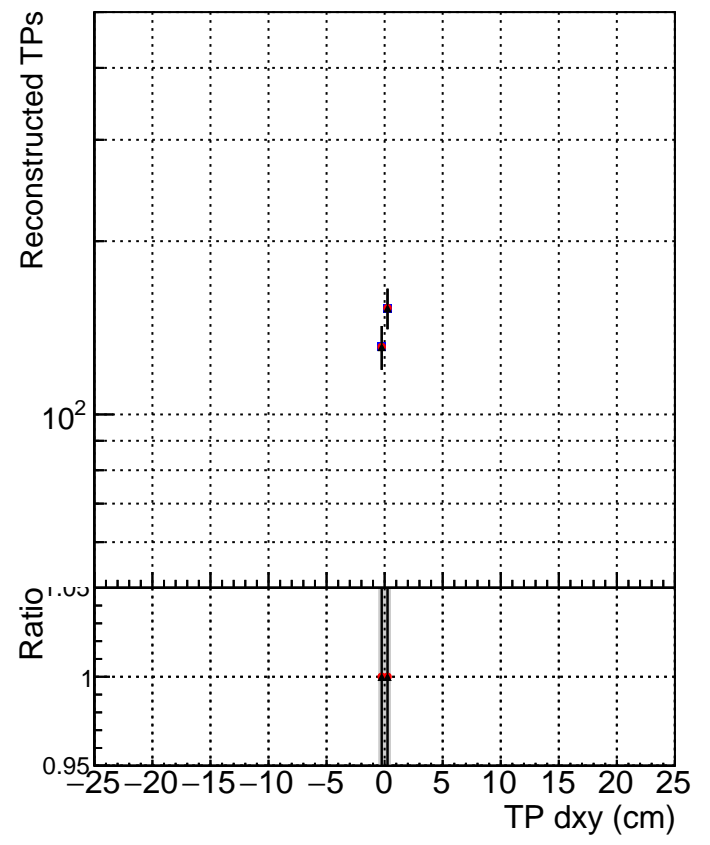

**N of simulated tracks vs dxy**

**N of associated tracks (simToReco) vs dxy**

**N of simulated track**

**Legend:**  
- DQM\_ttbarPU\_mkFit\_5iter  
- DQM\_ttbarPU\_mkFit\_5iter\_updatedPR111\_update  
- DQM\_ttbarPU\_mkFit\_5iter\_updatedPR111\_update\_fixPropagation