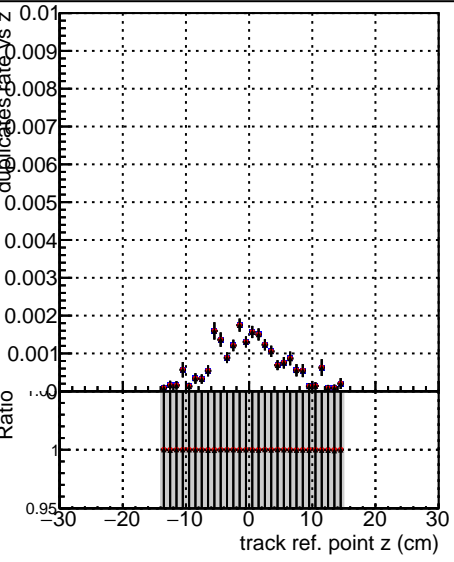

Fake rate vs vertpos**Duplicates Rate vs vertpos****Pileup rate vs vertpos**

—•— DQM_ttbarPU_mkFit_5iter
—•— DQM_ttbarPU_mkFit_5iter_updatedPR111_update
—•— DQM_ttbarPU_mkFit_5iter_updatedPR111_update_fixPropagation

Fake rate vs v**Fake rate vs. sim PV z****Duplicates Rate vs sim PV z****Pileup rate vs. sim PV z**