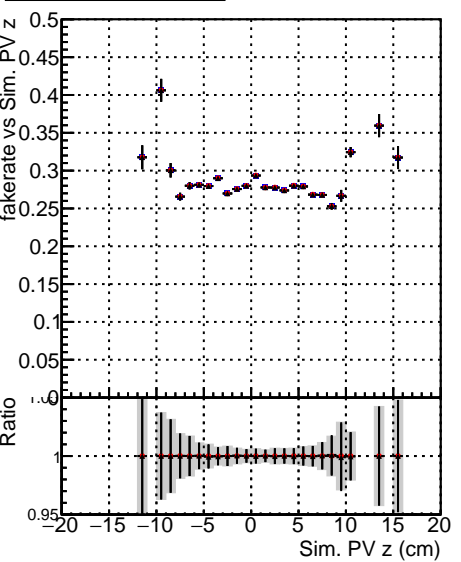

Fake rate vs vertpos**Duplicates Rate vs vertpos****Pileup rate vs vertpos**

Legend for the plots above:

- █ DQM_ttbarPU_mkFit_5iter
- █ DQM_ttbarPU_mkFit_5iter_updatedPR111_update
- █ DQM_ttbarPU_mkFit_5iter_updatedPR111_update_fixPropagation

Fake rate vs v**Fake rate vs. sim PV z****Duplicates Rate vs sim PV z****Pileup rate vs. sim PV z**