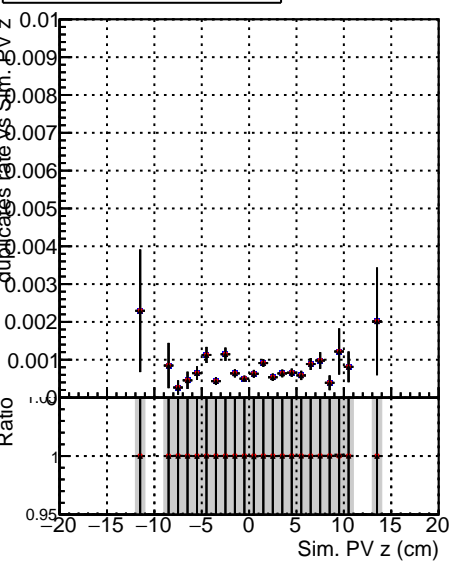

Fake rate vs vertpos**Duplicates Rate vs vertpos****Pileup rate vs vertpos**

Legend for the plots above:

- █ DQM_ttbarPU_mkFit_5iter
- █ DQM_ttbarPU_mkFit_5iter_updatedPR111_update
- █ DQM_ttbarPU_mkFit_5iter_updatedPR111_update_fixPropagation

Fake rate vs v**Fake rate vs. sim PV z****Duplicates Rate vs sim PV z****Pileup rate vs. sim PV z**