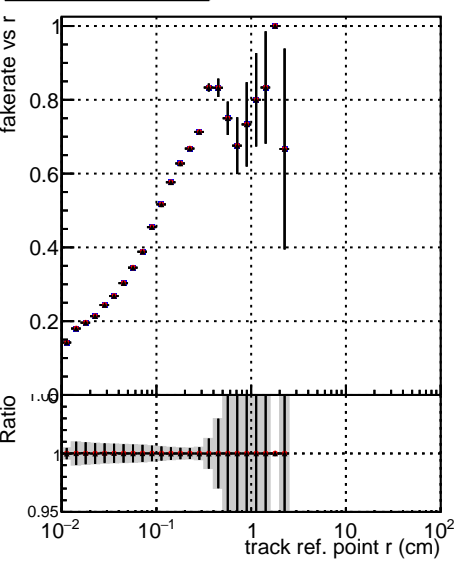

Fake rate vs vertpos**Duplicates Rate vs vertpos****Pileup rate vs vertpos**

Legend for the plots above:

- █ DQM_ttbarPU_mkFit_5iter
- █ DQM_ttbarPU_mkFit_5iter_updatedPR111_update
- █ DQM_ttbarPU_mkFit_5iter_updatedPR111_update_fixPropagation

Fake rate vs v**Fake rate vs. sim PV z****Duplicates Rate vs sim PV z****Pileup rate vs. sim PV z**