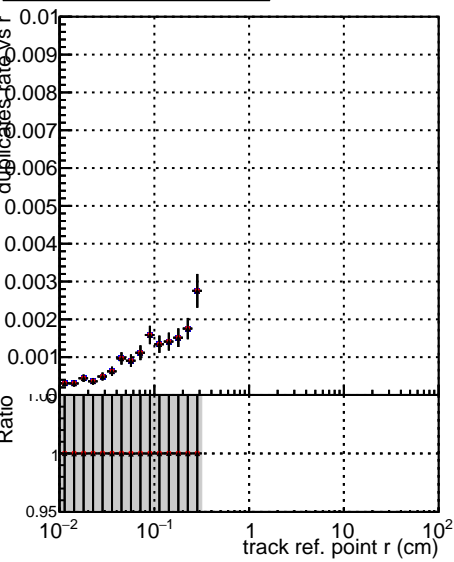

Fake rate vs vertpos**Duplicates Rate vs vertpos****Pileup rate vs vertpos**

Legend for the plots above:

- █ DQM_ttbarPU_mkFit_5iter
- █ DQM_ttbarPU_mkFit_5iter_updatedPR111_update
- █ DQM_ttbarPU_mkFit_5iter_updatedPR111_update_fixPropagation

Fake rate vs v**Fake rate vs. sim PV z****Duplicates Rate vs sim PV z****Pileup rate vs. sim PV z**