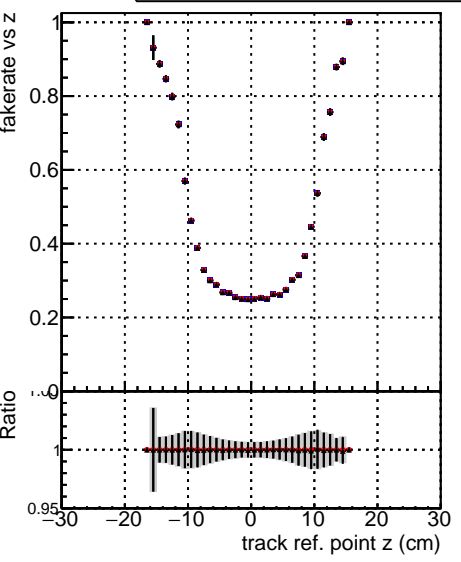

Fake rate vs vertpos**Duplicates Rate vs vertpos****Pileup rate vs vertpos**

Legend for the plots above:

- █ DQM_ttbarPU_mkFit_5iter
- █ DQM_ttbarPU_mkFit_5iter_updatedPR111_update
- █ DQM_ttbarPU_mkFit_5iter_updatedPR111_update_fixPropagation

Fake rate vs v**Fake rate vs. sim PV z****Duplicates Rate vs sim PV z****Pileup rate vs. sim PV z**