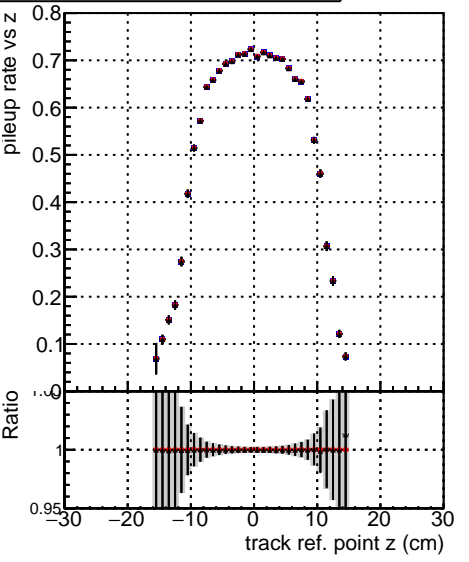

Fake rate vs vertpos**Duplicates Rate vs vertpos****Pileup rate vs vertpos**

Legend for the plots above:

- █ DQM_ttbarPU_mkFit_5iter
- █ DQM_ttbarPU_mkFit_5iter_updatedPR111_update
- █ DQM_ttbarPU_mkFit_5iter_updatedPR111_update_fixPropagation

Fake rate vs v**Fake rate vs. sim PV z****Duplicates Rate vs sim PV z****Pileup rate vs. sim PV z**