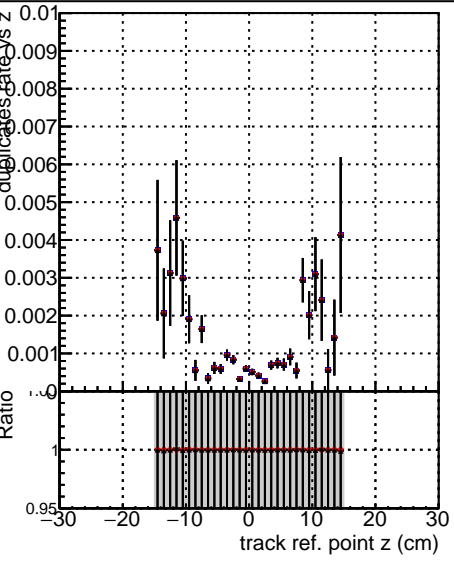

Fake rate vs vertpos**Duplicates Rate vs vertpos****Pileup rate vs vertpos**

Legend for the plots above:

- █ DQM_ttbarPU_mkFit_5iter
- █ DQM_ttbarPU_mkFit_5iter_updatedPR111_update
- █ DQM_ttbarPU_mkFit_5iter_updatedPR111_update_fixPropagation

Fake rate vs v**Fake rate vs. sim PV z****Duplicates Rate vs sim PV z****Pileup rate vs. sim PV z**