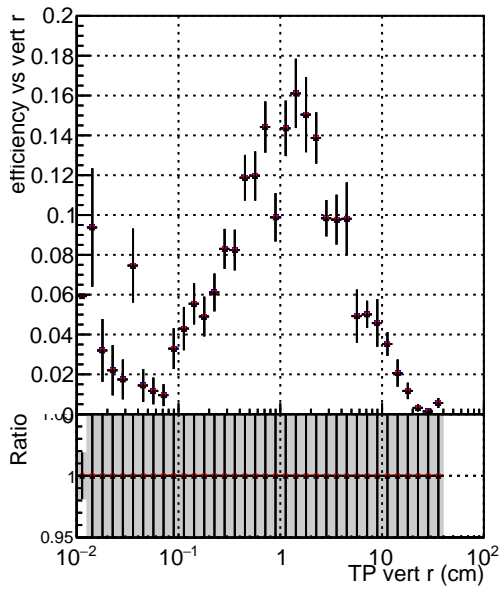

Efficiency vs vertpos**fake+duplicates vs vert r**

Legend for Efficiency vs. sim PV z:

- Blue line with circles: DQM_ttbarPU_mkFit_5iter
- Red line with circles: DQM_ttbarPU_mkFit_5iter_updatedPR111_update
- Black line with circles: DQM_ttbarPU_mkFit_5iter_updatedPR111_update_fixPropagation

Efficiency vs. sim PV z**Efficiency vs. sim PV z****fake+duplicates vs Sim. PV z**