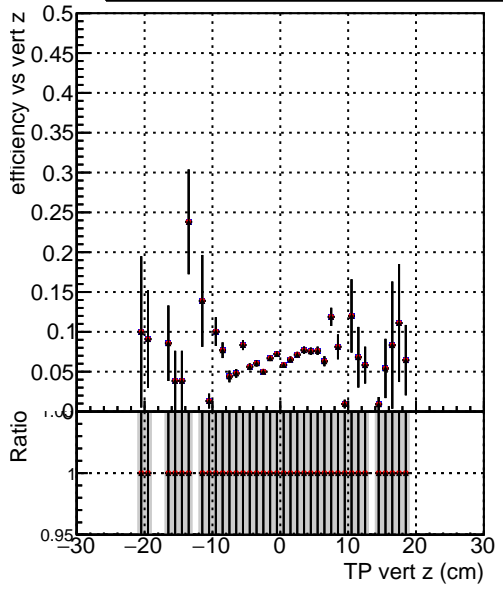

Efficiency vs vertpos**fake+duplicates vs vert r**

Legend for Efficiency vs. sim PV z:

- Blue line with circles: DQM_ttbarPU_mkFit_5iter
- Red line with circles: DQM_ttbarPU_mkFit_5iter_updatedPR111_update
- Black line with circles: DQM_ttbarPU_mkFit_5iter_updatedPR111_update_fixPropagation

Efficiency vs. sim PV z**Efficiency vs. sim PV z****fake+duplicates vs Sim. PV z**