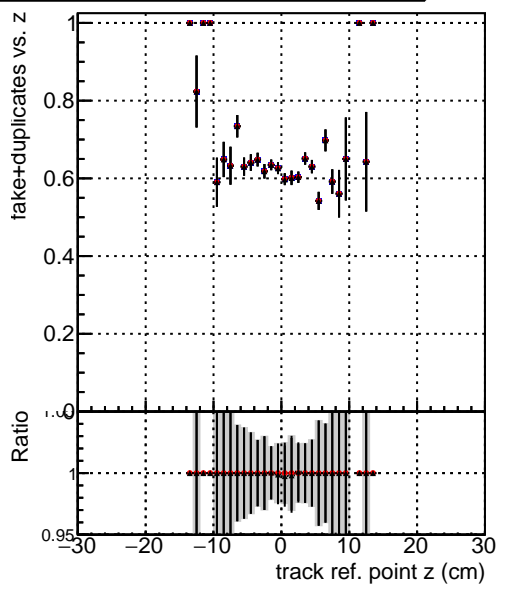

Efficiency vs vertpos**fake+duplicates vs vert r**

Legend for Efficiency vs. sim PV z:

- Blue line with circles: DQM_ttbarPU_mkFit_5iter
- Red line with circles: DQM_ttbarPU_mkFit_5iter_updatedPR111_update
- Black line with circles: DQM_ttbarPU_mkFit_5iter_updatedPR111_update_fixPropagation

Efficiency vs. sim PV z**Efficiency vs. sim PV z****fake+duplicates vs Sim. PV z**