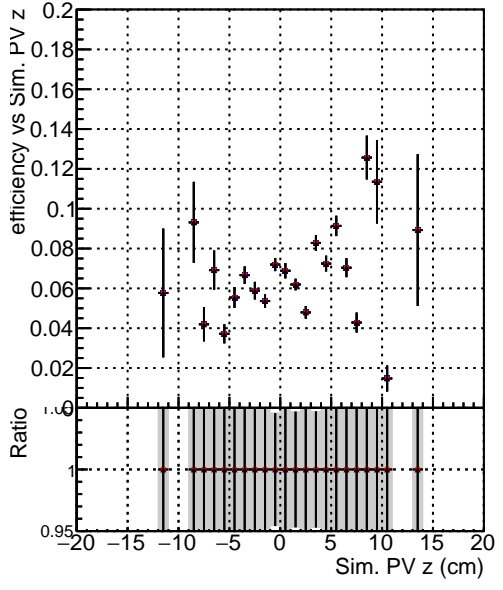

Efficiency vs vertpos**fake+duplicates vs vert r**

Legend for Efficiency vs. sim PV z:

- Blue line with circles: DQM_ttbarPU_mkFit_5iter
- Red line with circles: DQM_ttbarPU_mkFit_5iter_updatedPR111_update
- Black line with circles: DQM_ttbarPU_mkFit_5iter_updatedPR111_update_fixPropagation

Efficiency vs. sim PV z**Efficiency vs. sim PV z****fake+duplicates vs Sim. PV z**