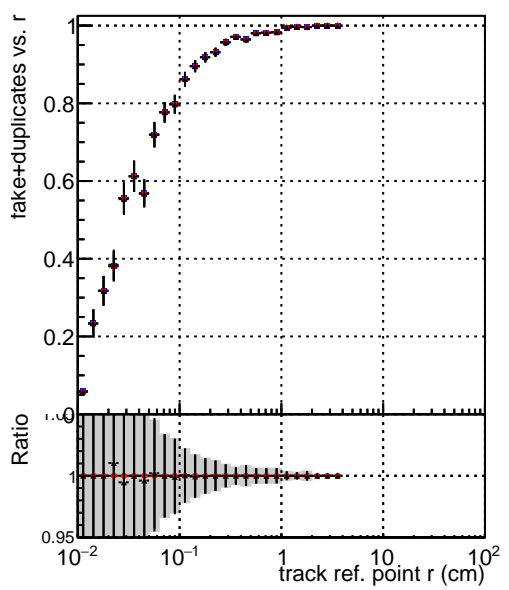

Efficiency vs vertpos**fake+duplicates vs vert r**

Legend for Efficiency vs. sim PV z:

- Blue line with circles: DQM_ttbarPU_mkFit_5iter
- Red line with circles: DQM_ttbarPU_mkFit_5iter_updatedPR111_update
- Black line with circles: DQM_ttbarPU_mkFit_5iter_updatedPR111_update_fixPropagation

Efficiency vs. sim PV z**Efficiency vs. sim PV z****fake+duplicates vs Sim. PV z**