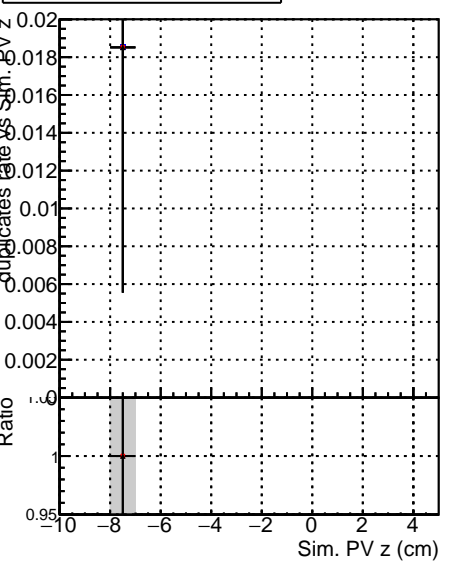

Fake rate vs vertpos**Duplicates Rate vs vertpos****Pileup rate vs vertpos**

■ DQM_ttbarPU_mkFit_5iter
■ DQM_ttbarPU_mkFit_5iter_updatedPR111_update
■ DQM_ttbarPU_mkFit_5iter_updatedPR111_update_fixPropagation

Fake rate vs v**Fake rate vs. sim PV z****Duplicates Rate vs sim PV z****Pileup rate vs. sim PV z**