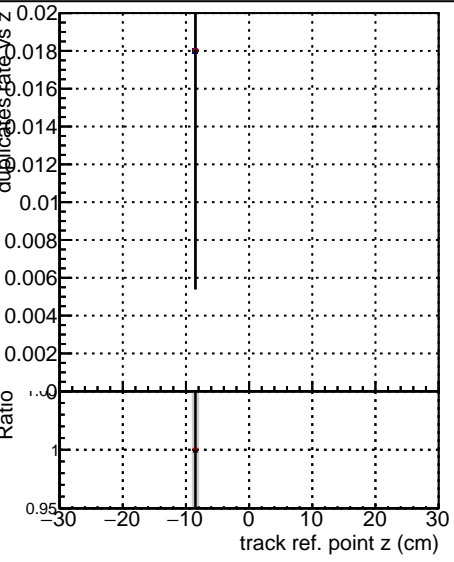

Fake rate vs vertpos**Duplicates Rate vs vertpos****Pileup rate vs vertpos**

■ DQM_ttbarPU_mkFit_5iter
■ DQM_ttbarPU_mkFit_5iter_updatedPR111_update
■ DQM_ttbarPU_mkFit_5iter_updatedPR111_update_fixPropagation

Fake rate vs v**Fake rate vs. sim PV z****Duplicates Rate vs sim PV z****Pileup rate vs. sim PV z**