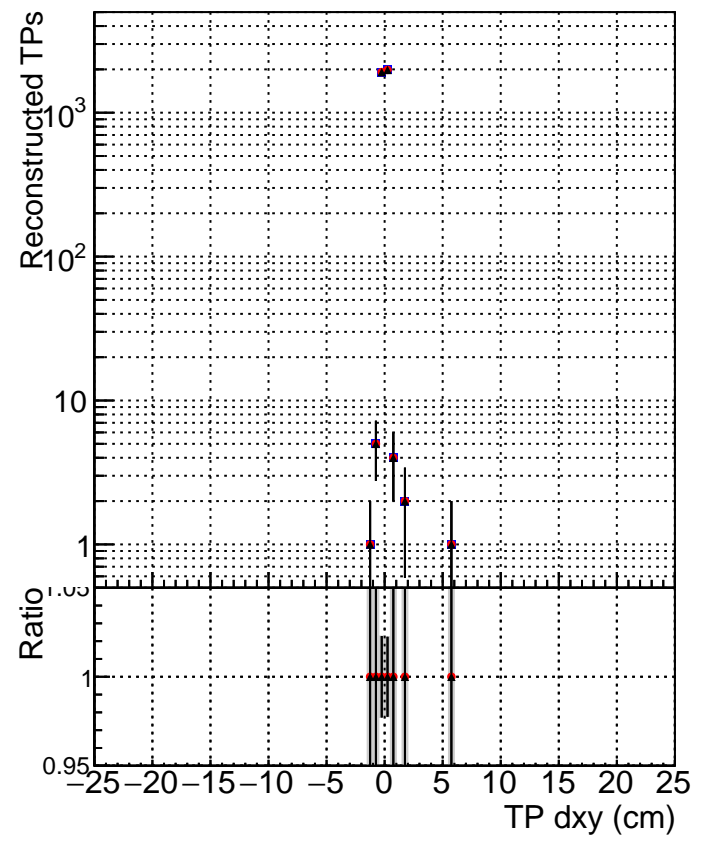

**N of simulated tracks vs dxy**

**N of associated tracks (simToReco) vs dxy**

**N of simulated track**

- DQM\_ttbarPU\_mkFit\_5iter
- DQM\_ttbarPU\_mkFit\_5iter\_updatedPR111\_update
- ▲ DQM\_ttbarPU\_mkFit\_5iter\_updatedPR111\_update\_fixPropagation