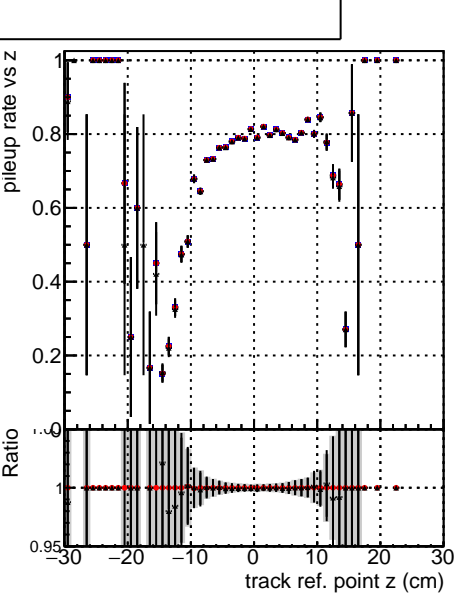

Fake rate vs vertpos**Duplicates Rate vs vertpos****Pileup rate vs vertpos**

Legend for Fake rate vs v and Pileup rate vs v plots:

- Blue line with circles: DQM_ttbarPU_mkFit_5iter
- Red line with circles: DQM_ttbarPU_mkFit_5iter_updatedPR111_update
- Black line with circles: DQM_ttbarPU_mkFit_5iter_updatedPR111_update_fixPropagation

Fake rate vs v**Fake rate vs. sim PV z****Duplicates Rate vs sim PV z****Pileup rate vs. sim PV z**