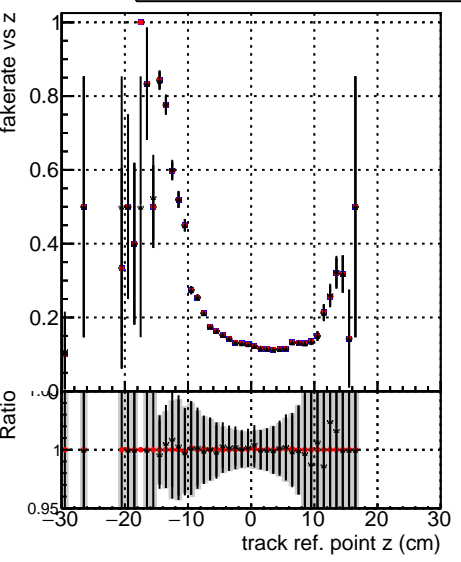

Fake rate vs vertpos**Duplicates Rate vs vertpos****Pileup rate vs vertpos**

Legend for Fake rate vs v and Pileup rate vs v plots:

- Blue line with circles: DQM_ttbarPU_mkFit_5iter
- Red line with circles: DQM_ttbarPU_mkFit_5iter_updatedPR111_update
- Black line with circles: DQM_ttbarPU_mkFit_5iter_updatedPR111_update_fixPropagation

Fake rate vs v**Fake rate vs. sim PV z****Duplicates Rate vs sim PV z****Pileup rate vs. sim PV z**