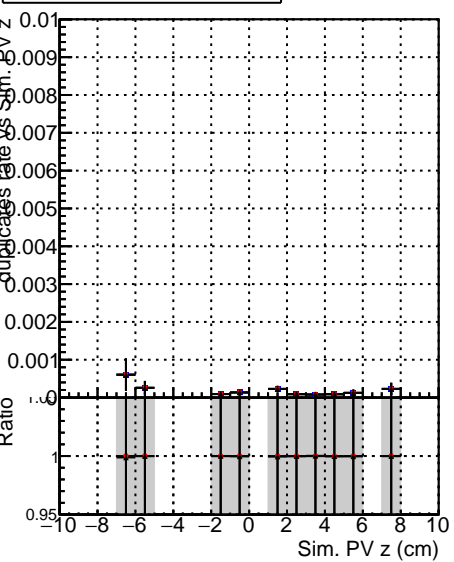

Fake rate vs vertpos**Duplicates Rate vs vertpos****Pileup rate vs vertpos**

Legend for Fake rate vs v and Pileup rate vs v plots:

- Blue line with circles: DQM_ttbarPU_mkFit_5iter
- Red line with circles: DQM_ttbarPU_mkFit_5iter_updatedPR111_update
- Black line with circles: DQM_ttbarPU_mkFit_5iter_updatedPR111_update_fixPropagation

Fake rate vs v**Fake rate vs. sim PV z****Duplicates Rate vs sim PV z****Pileup rate vs. sim PV z**