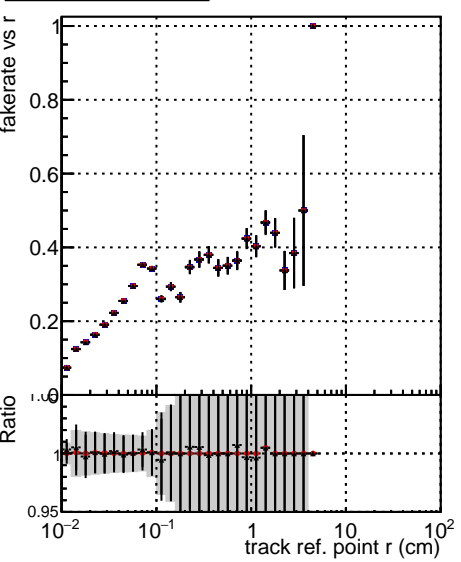

Fake rate vs vertpos**Duplicates Rate vs vertpos****Pileup rate vs vertpos**

Legend for Fake rate vs v and Pileup rate vs v plots:

- Blue line with circles: DQM_ttbarPU_mkFit_5iter
- Red line with circles: DQM_ttbarPU_mkFit_5iter_updatedPR111_update
- Black line with circles: DQM_ttbarPU_mkFit_5iter_updatedPR111_update_fixPropagation

Fake rate vs v**Fake rate vs. sim PV z****Duplicates Rate vs sim PV z****Pileup rate vs. sim PV z**