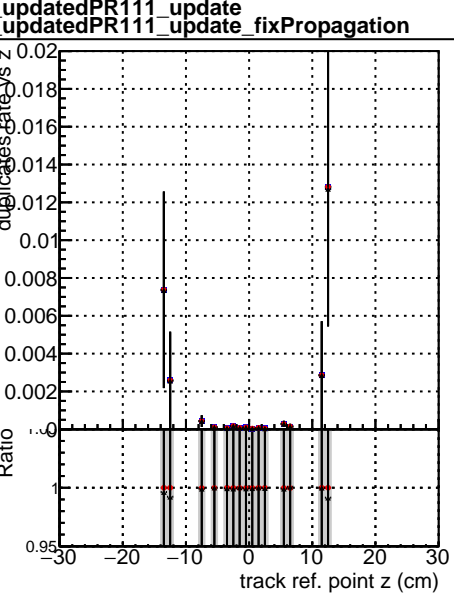

Fake rate vs vertpos**Duplicates Rate vs vertpos****Pileup rate vs vertpos**

Legend for Fake rate vs v and Pileup rate vs v plots:

- Blue line with circles: DQM_ttbarPU_mkFit_5iter
- Red line with circles: DQM_ttbarPU_mkFit_5iter_updatedPR111_update
- Black line with circles: DQM_ttbarPU_mkFit_5iter_updatedPR111_update_fixPropagation

Fake rate vs v**Fake rate vs. sim PV z****Duplicates Rate vs sim PV z****Pileup rate vs. sim PV z**