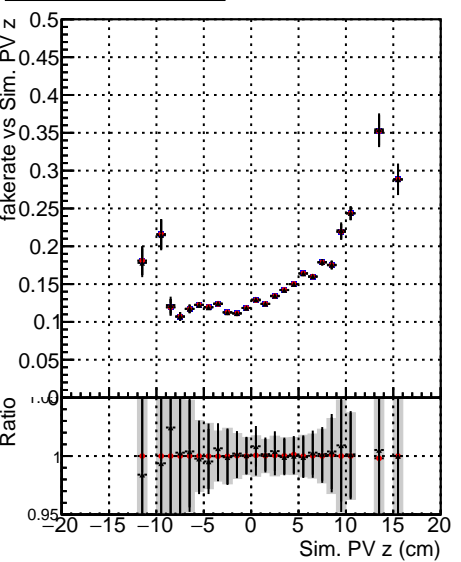

Fake rate vs vertpos**Duplicates Rate vs vertpos****Pileup rate vs vertpos**

Legend for Fake rate vs v and Pileup rate vs v plots:

- Blue line with circles: DQM_ttbarPU_mkFit_5iter
- Red line with circles: DQM_ttbarPU_mkFit_5iter_updatedPR111_update
- Black line with circles: DQM_ttbarPU_mkFit_5iter_updatedPR111_update_fixPropagation

Fake rate vs v**Fake rate vs. sim PV z****Duplicates Rate vs sim PV z****Pileup rate vs. sim PV z**