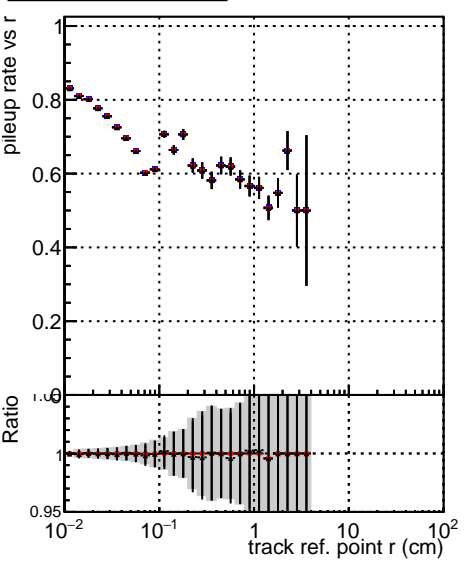

Fake rate vs vertpos**Duplicates Rate vs vertpos****Pileup rate vs vertpos**

Legend for Fake rate vs v and Pileup rate vs v plots:

- Blue line with circles: DQM_ttbarPU_mkFit_5iter
- Red line with circles: DQM_ttbarPU_mkFit_5iter_updatedPR111_update
- Black line with circles: DQM_ttbarPU_mkFit_5iter_updatedPR111_update_fixPropagation

Fake rate vs v**Fake rate vs. sim PV z****Duplicates Rate vs sim PV z****Pileup rate vs. sim PV z**