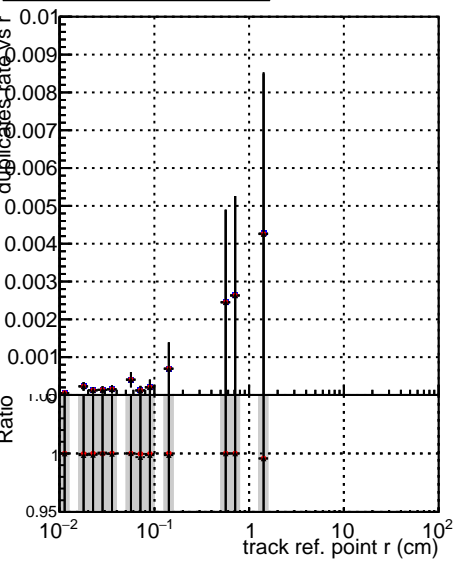

Fake rate vs vertpos**Duplicates Rate vs vertpos****Pileup rate vs vertpos**

Legend for Fake rate vs v and Pileup rate vs v plots:

- Blue line with circles: DQM_ttbarPU_mkFit_5iter
- Red line with circles: DQM_ttbarPU_mkFit_5iter_updatedPR111_update
- Black line with circles: DQM_ttbarPU_mkFit_5iter_updatedPR111_update_fixPropagation

Fake rate vs v**Fake rate vs. sim PV z****Duplicates Rate vs sim PV z****Pileup rate vs. sim PV z**