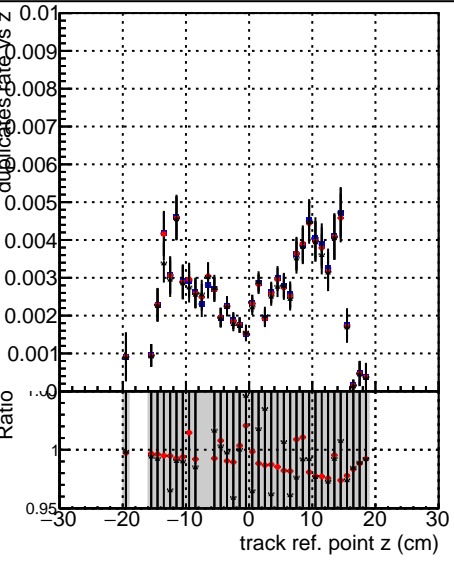

Fake rate vs vertpos**Duplicates Rate vs vertpos****Pileup rate vs vertpos**

Legend for the plots above:

- DQM_ttbarPU_mkFit_5iter
- DQM_ttbarPU_mkFit_5iter_updatedPR111_update
- DQM_ttbarPU_mkFit_5iter_updatedPR111_update_fixPropagation

Fake rate vs v**Fake rate vs. sim PV z****Duplicates Rate vs sim PV z****Pileup rate vs. sim PV z**