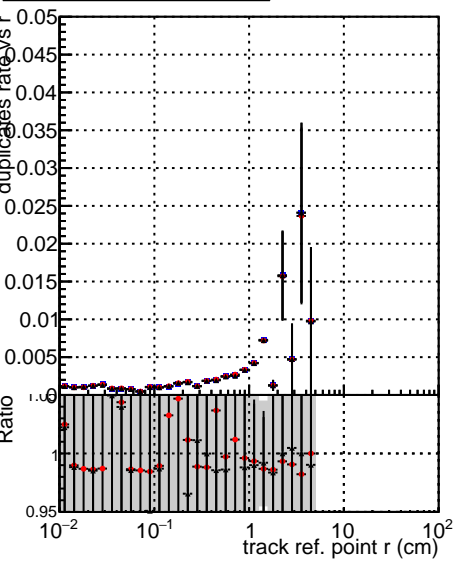

Fake rate vs vertpos**Duplicates Rate vs vertpos****Pileup rate vs vertpos**

Legend for the plots above:

- DQM_ttbarPU_mkFit_5iter
- DQM_ttbarPU_mkFit_5iter_updatedPR111_update
- DQM_ttbarPU_mkFit_5iter_updatedPR111_update_fixPropagation

Fake rate vs v**Fake rate vs. sim PV z****Duplicates Rate vs sim PV z****Pileup rate vs. sim PV z**