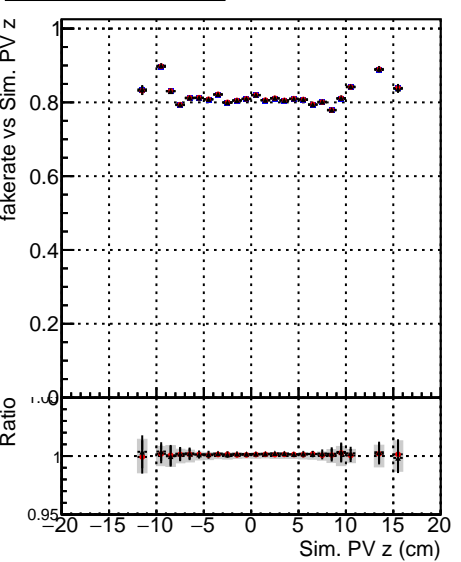

Fake rate vs vertpos**Duplicates Rate vs vertpos****Pileup rate vs vertpos**

Legend for the plots above:

- DQM_ttbarPU_mkFit_5iter
- DQM_ttbarPU_mkFit_5iter_updatedPR111_update
- DQM_ttbarPU_mkFit_5iter_updatedPR111_update_fixPropagation

Fake rate vs v**Fake rate vs. sim PV z****Duplicates Rate vs sim PV z****Pileup rate vs. sim PV z**