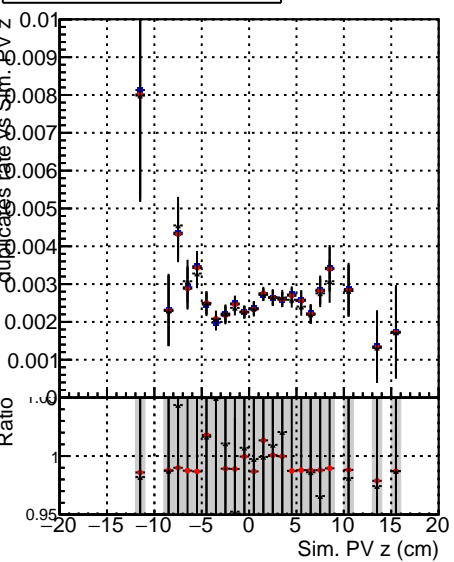

Fake rate vs vertpos**Duplicates Rate vs vertpos****Pileup rate vs vertpos**

Legend for the plots above:

- DQM_ttbarPU_mkFit_5iter
- DQM_ttbarPU_mkFit_5iter_updatedPR111_update
- DQM_ttbarPU_mkFit_5iter_updatedPR111_update_fixPropagation

Fake rate vs v**Fake rate vs. sim PV z****Duplicates Rate vs sim PV z****Pileup rate vs. sim PV z**