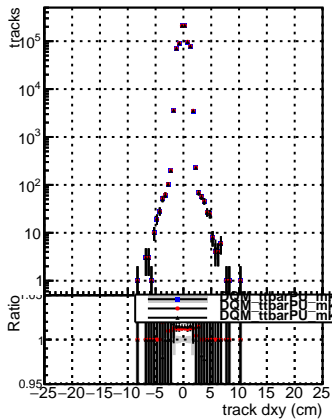

N of reco track vs dxy

N of associated (recoToSim) tracks vs dxy

N of associated (recoToSim) looper tracks vs dxy

N of reco track vs dz

N of associated (recoToSim) tracks vs dz

N of associated (recoToSim) looper tracks vs dz