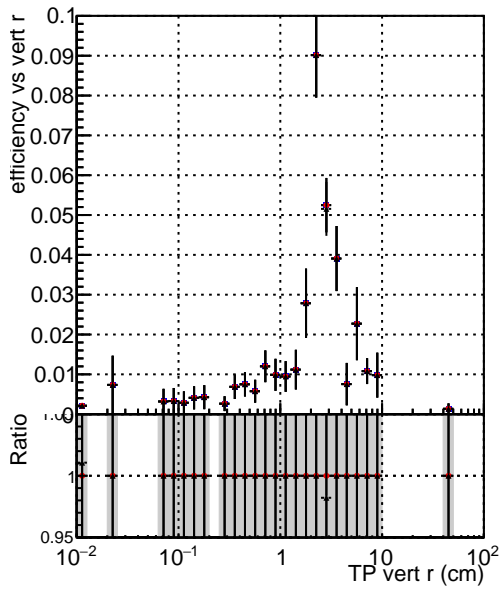

Efficiency vs vertpos**fake+duplicates vs vert r**

Legend for Efficiency vs. sim PV z:

- Blue line with circles: DQM_ttbarPU_mkFit_5iter
- Red line with circles: DQM_ttbarPU_mkFit_5iter_updatedPR111_update
- Black line with circles: DQM_ttbarPU_mkFit_5iter_updatedPR111_update_fixPropagation

Efficiency vs. sim PV z**Efficiency vs. sim PV z****fake+duplicates vs Sim. PV z**