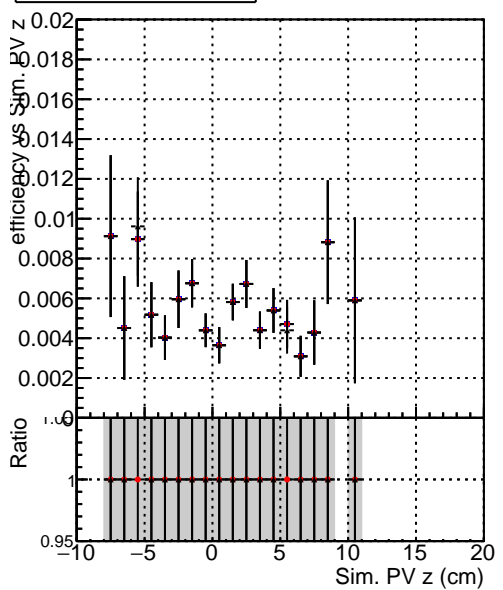

Efficiency vs vertpos**fake+duplicates vs vert r**

Legend for Efficiency vs. sim PV z:

- Blue line with circles: DQM_ttbarPU_mkFit_5iter
- Red line with circles: DQM_ttbarPU_mkFit_5iter_updatedPR111_update
- Black line with circles: DQM_ttbarPU_mkFit_5iter_updatedPR111_update_fixPropagation

Efficiency vs. sim PV z**Efficiency vs. sim PV z****fake+duplicates vs Sim. PV z**