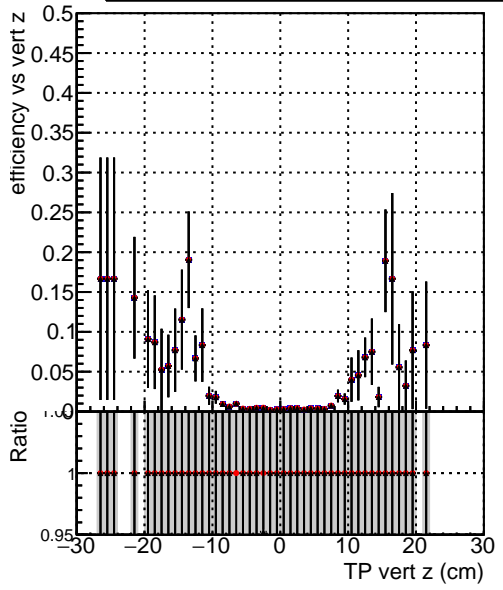

Efficiency vs vertpos**fake+duplicates vs vert r**

Legend for Efficiency vs. sim PV z:

- Blue line with circles: DQM_ttbarPU_mkFit_5iter
- Red line with circles: DQM_ttbarPU_mkFit_5iter_updatedPR111_update
- Black line with circles: DQM_ttbarPU_mkFit_5iter_updatedPR111_update_fixPropagation

Efficiency vs. sim PV z**Efficiency vs. sim PV z****fake+duplicates vs Sim. PV z**