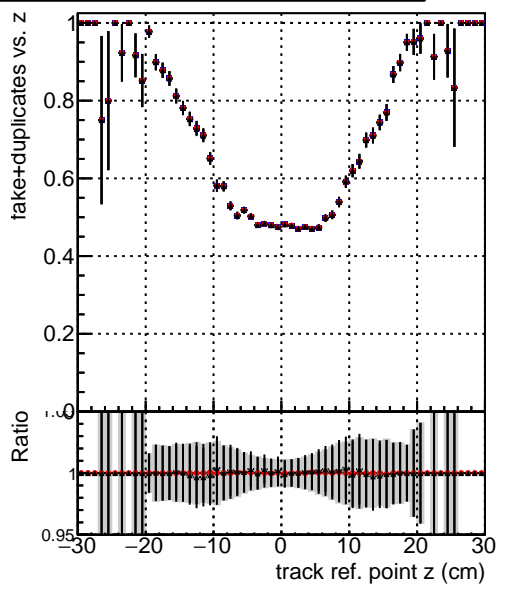

Efficiency vs vertpos**fake+duplicates vs vert r**

Legend for Efficiency vs. sim PV z:

- Blue line with circles: DQM_ttbarPU_mkFit_5iter
- Red line with circles: DQM_ttbarPU_mkFit_5iter_updatedPR111_update
- Black line with circles: DQM_ttbarPU_mkFit_5iter_updatedPR111_update_fixPropagation

Efficiency vs. sim PV z**Efficiency vs. sim PV z****fake+duplicates vs Sim. PV z**