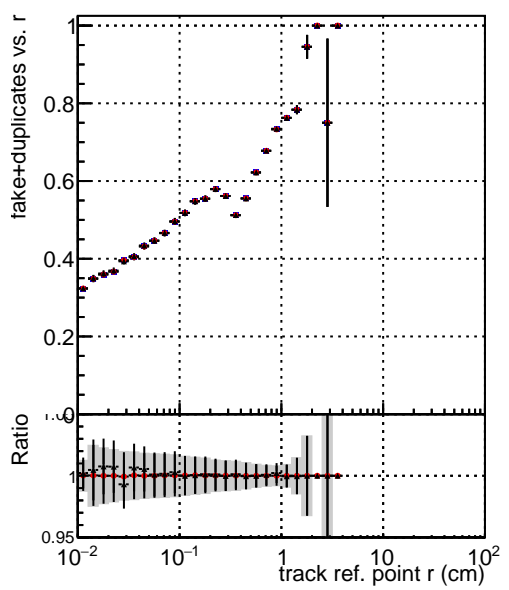

Efficiency vs vertpos**fake+duplicates vs vert r**

Legend for Efficiency vs. sim PV z:

- Blue line with circles: DQM_ttbarPU_mkFit_5iter
- Red line with circles: DQM_ttbarPU_mkFit_5iter_updatedPR111_update
- Black line with circles: DQM_ttbarPU_mkFit_5iter_updatedPR111_update_fixPropagation

Efficiency vs. sim PV z**Efficiency vs. sim PV z****fake+duplicates vs Sim. PV z**