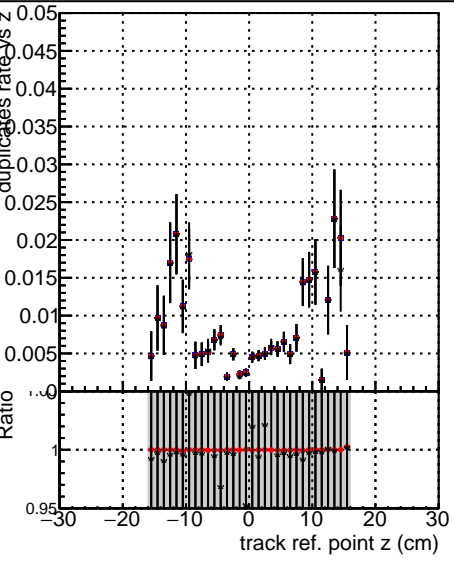

Fake rate vs vertpos**Duplicates Rate vs vertpos****Pileup rate vs vertpos**

—●— DQM_ttbarPU_mkFit_5iter
—●— DQM_ttbarPU_mkFit_5iter_updatedPR111_update
—●— DQM_ttbarPU_mkFit_5iter_updatedPR111_update_fixPropagation

Fake rate vs v**Fake rate vs. sim PV z****Duplicates Rate vs sim PV z****Pileup rate vs. sim PV z**