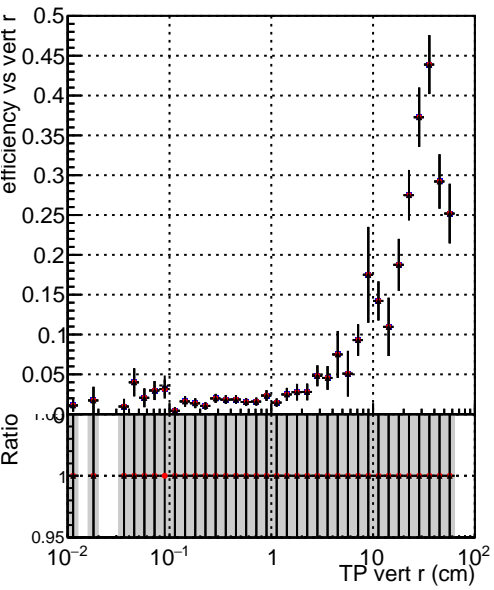

Efficiency vs vertpos

Efficiency vs vert z

- DQM\_ttbarPU\_mkFit\_5iter
- DQM\_ttbarPU\_mkFit\_5iter\_updatedPR111\_update
- DQM\_ttbarPU\_mkFit\_5iter\_updatedPR111\_update\_fixPropagation

Efficiency vs. sim PV z