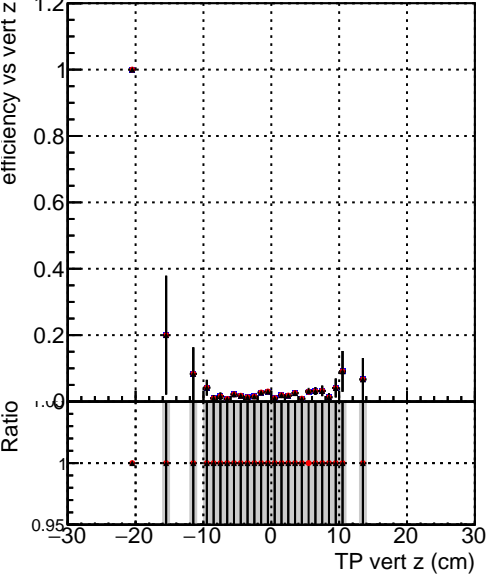

Efficiency vs vertpos

Efficiency vs vert z

- DQM\_ttbarPU\_mkFit\_5iter
- DQM\_ttbarPU\_mkFit\_5iter\_updatedPR111\_update
- DQM\_ttbarPU\_mkFit\_5iter\_updatedPR111\_update\_fixPropagation

Efficiency vs. sim PV z