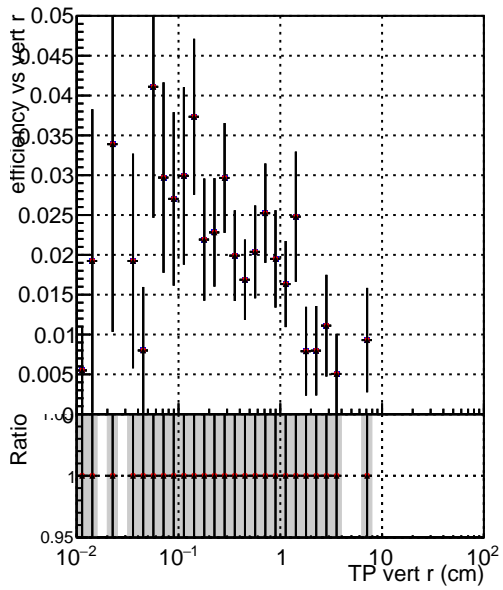

Efficiency vs vertpos

Efficiency

- DQM\_ttbarPU\_mkFit\_5iter
- DQM\_ttbarPU\_mkFit\_5iter\_updatedPR111\_update
- DQM\_ttbarPU\_mkFit\_5iter\_updatedPR111\_update\_fixPropagation

Efficiency vs. sim PV z