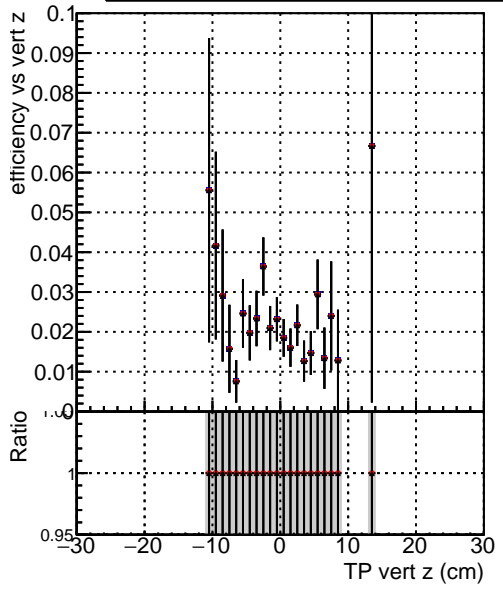

Efficiency vs vertpos

Efficiency

- DQM\_ttbarPU\_mkFit\_5iter
- DQM\_ttbarPU\_mkFit\_5iter\_updatedPR111\_update
- DQM\_ttbarPU\_mkFit\_5iter\_updatedPR111\_update\_fixPropagation

Efficiency vs. sim PV z