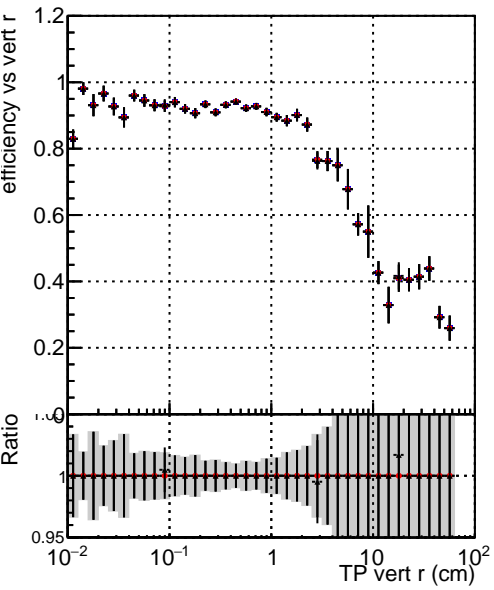

Efficiency vs vertpos

Efficiency vs vert z

- DQM\_ttbarPU\_mkFit\_5iter
- DQM\_ttbarPU\_mkFit\_5iter\_updatedPR111\_update
- DQM\_ttbarPU\_mkFit\_5iter\_updatedPR111\_update\_fixPropagation

Efficiency vs. sim PV z