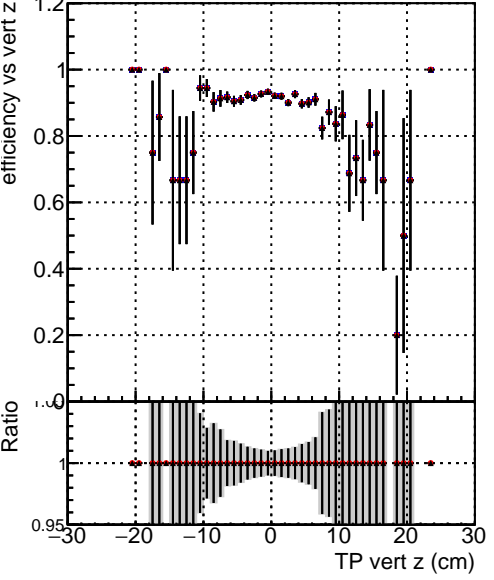

Efficiency vs vertpos

Efficiency vs vert z

- DQM\_ttbarPU\_mkFit\_5iter
- DQM\_ttbarPU\_mkFit\_5iter\_updatedPR111\_update
- DQM\_ttbarPU\_mkFit\_5iter\_updatedPR111\_update\_fixPropagation

Efficiency vs. sim PV z