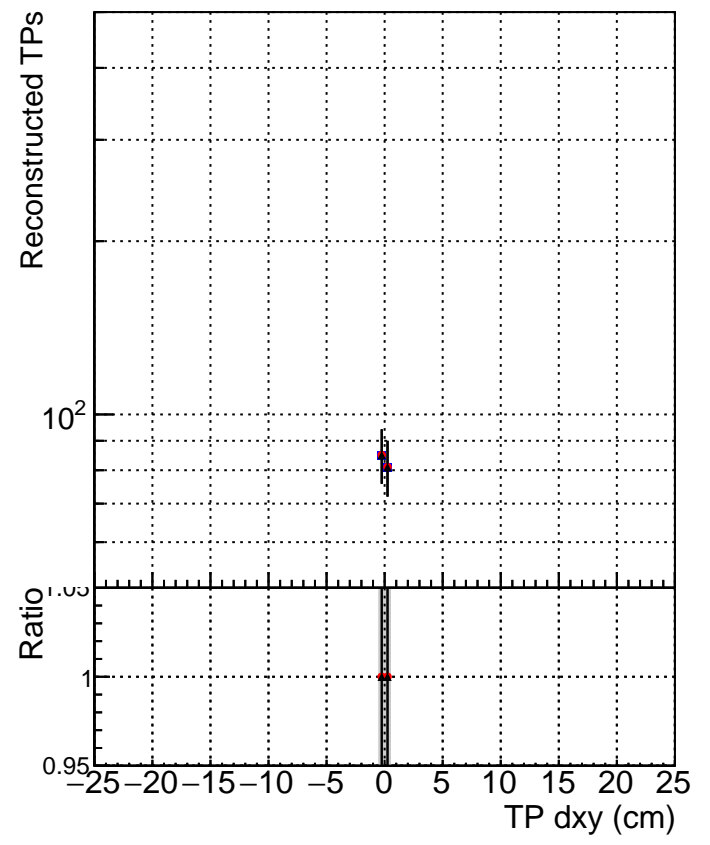

N of simulated tracks vs dxy

N of associated tracks (simToReco) vs dxy

N of simulated track

Legend:
■ DQM_ttbarPU_mkFit_5iter
● DQM_ttbarPU_mkFit_5iter_updatedPR111_update
▲ DQM_ttbarPU_mkFit_5iter_updatedPR111_update_fixPropagation