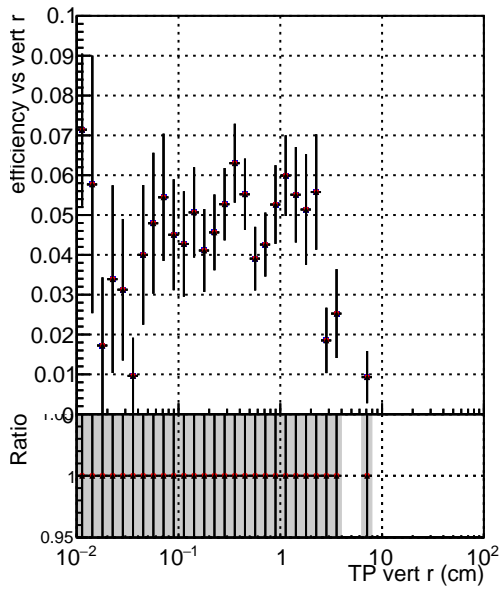

Efficiency vs vertpos

Efficiency

- DQM\_ttbarPU\_mkFit\_5iter
- DQM\_ttbarPU\_mkFit\_5iter\_updatedPR111\_update
- DQM\_ttbarPU\_mkFit\_5iter\_updatedPR111\_update\_fixPropagation

Efficiency vs. sim PV z