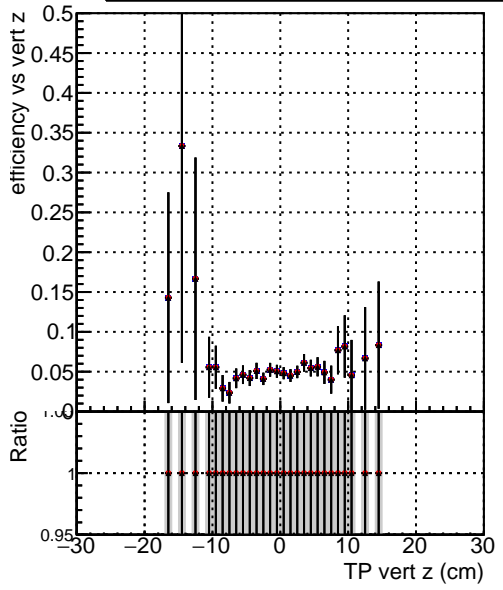

Efficiency vs vertpos

Efficiency

- DQM\_ttbarPU\_mkFit\_5iter
- DQM\_ttbarPU\_mkFit\_5iter\_updatedPR111\_update
- DQM\_ttbarPU\_mkFit\_5iter\_updatedPR111\_update\_fixPropagation

Efficiency vs. sim PV z