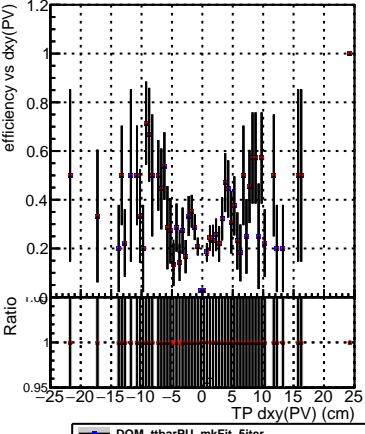

Efficiency vs Dxy(PV)

Ratio

Legend:

- DQM_ttbarPU_mkFit_5iter
- DQM_ttbarPU_mkFit_5iter_updatedPR111_update
- DQM_ttbarPU_mkFit_5iter_updatedPR111_update_fixPropagation

Efficiency vs Dz(PV)

Efficiency vs Dz(PV)