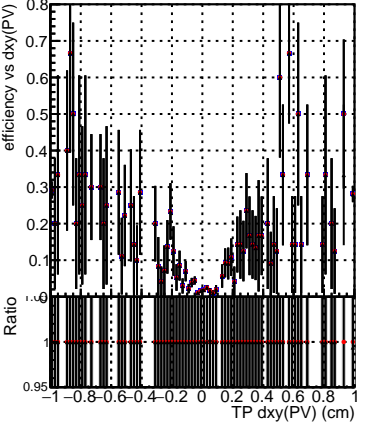

Efficiency vs Dxy(PV)

Ratio

Legend:

- DQM_ttbarPU_mkFit_5iter
- DQM_ttbarPU_mkFit_5iter_updatedPR111_update
- DQM_ttbarPU_mkFit_5iter_updatedPR111_update_fixPropagation

Efficiency vs Dz(PV)

Efficiency vs Dz(PV)