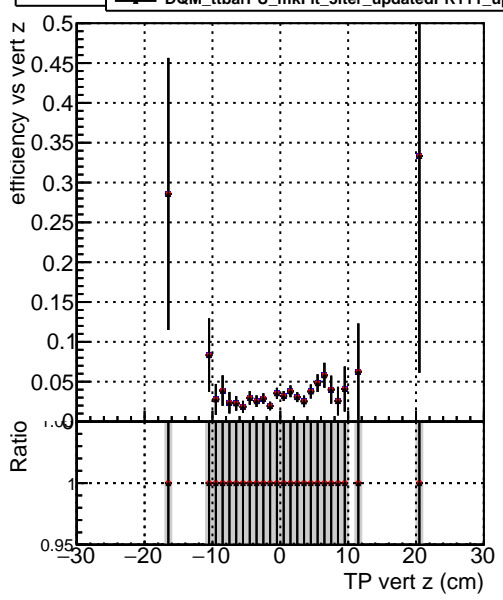

Efficiency vs vertpos

Efficiency vs vert z

- DQM\_ttbarPU\_mkFit\_5iter
- DQM\_ttbarPU\_mkFit\_5iter\_updatedPR111\_update
- DQM\_ttbarPU\_mkFit\_5iter\_updatedPR111\_update\_fixPropagation

Efficiency vs. sim PV z