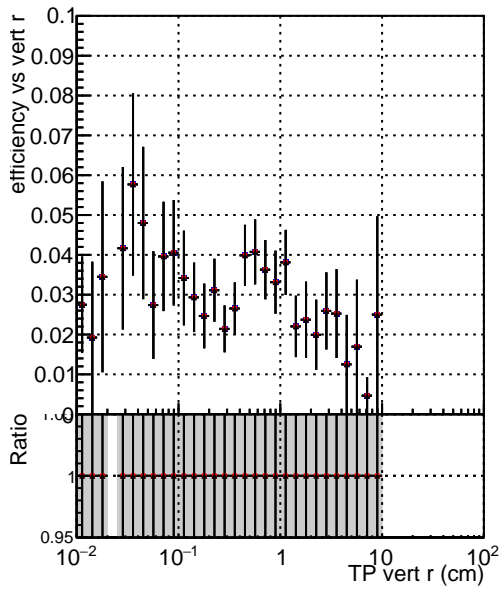

Efficiency vs vertpos

Efficiency vs vert z

- DQM\_ttbarPU\_mkFit\_5iter
- DQM\_ttbarPU\_mkFit\_5iter\_updatedPR111\_update
- DQM\_ttbarPU\_mkFit\_5iter\_updatedPR111\_update\_fixPropagation

Efficiency vs. sim PV z