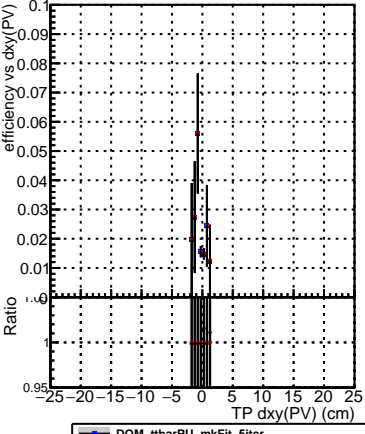

Efficiency vs Dxy(PV)

Efficiency vs Dxy(PV) Legend:
- DQM_ttbarPU_mkFit_5iter (black line with blue squares)
- DQM_ttbarPU_mkFit_5iter_updatedPR111_update (black line with red circles)
- DQM_ttbarPU_mkFit_5iter_updatedPR111_update_fixPropagation (black line with black circles)

Efficiency vs Dz(PV)

Efficiency vs Dz(PV)