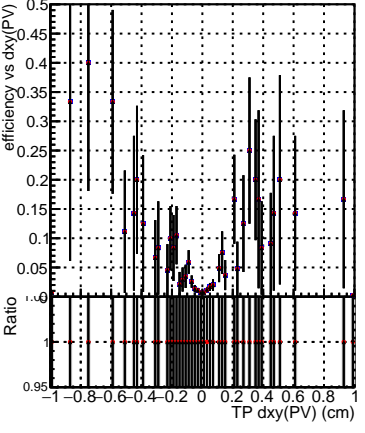

Efficiency vs Dxy(PV)

Efficiency vs Dxy(PV) Legend:
- DQM_ttbarPU_mkFit_5iter (black line with blue squares)
- DQM_ttbarPU_mkFit_5iter_updatedPR111_update (black line with red circles)
- DQM_ttbarPU_mkFit_5iter_updatedPR111_update_fixPropagation (black line with black circles)

Efficiency vs Dz(PV)

Efficiency vs Dz(PV)