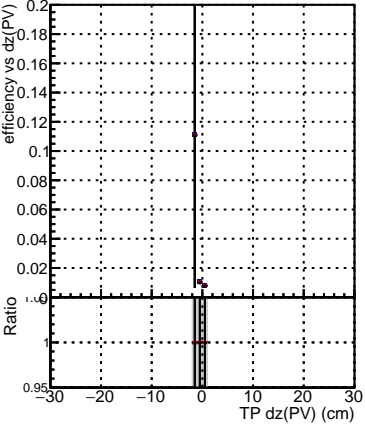

Efficiency vs Dxy(PV)

Efficiency vs Dxy(PV) Legend:
- DQM_ttbarPU_mkFit_5iter (black line with blue squares)
- DQM_ttbarPU_mkFit_5iter_updatedPR111_update (black line with red circles)
- DQM_ttbarPU_mkFit_5iter_updatedPR111_update_fixPropagation (black line with black circles)

Efficiency vs Dz(PV)

Efficiency vs Dz(PV)